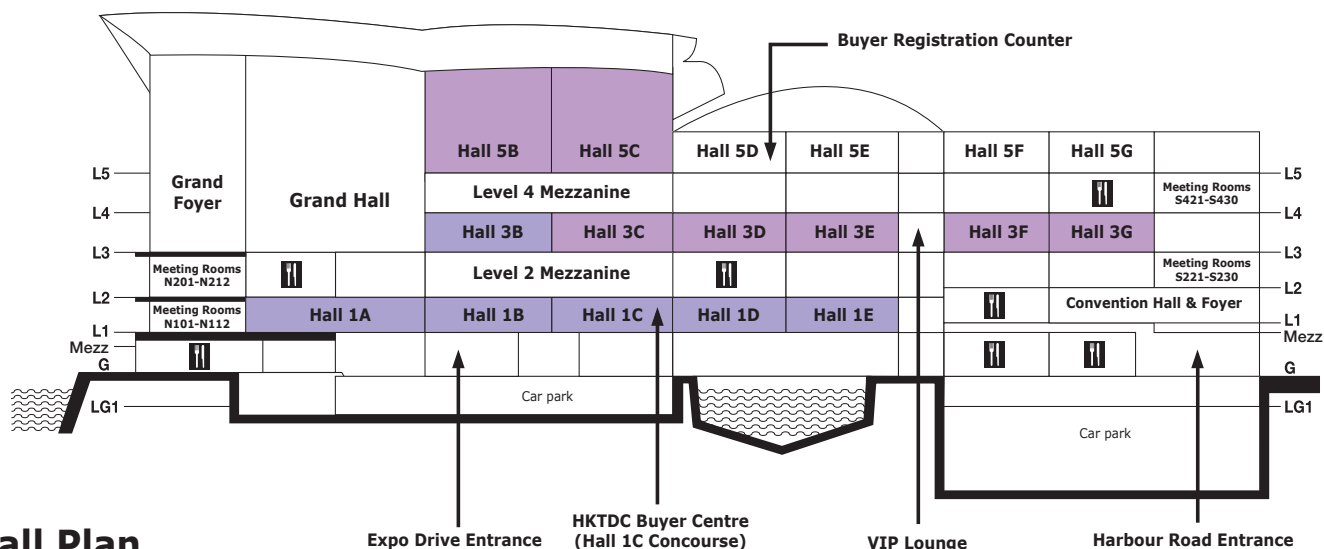

Guide to Zones and Group Pavilions (with Booth Legend)

Zone	Hall Location/Site
Liquor & Beverage Products	Halls 3C-E, 3F-G & 5B-C
Wine Accessories & Equipment	Halls 3C-E
Wine Education	Halls 3C-E
Fine Wine Investment & Logistics Service	Halls 3C-E
Wine Services	Halls 3C-E
Wine Storage & Logistics	Halls 3C-E
Friends of Wine	Halls 3C-E, 3F-G & 5B-C

Group Pavilion	Hall Location/Site
Argentina	Halls 3F-G
Australia	Halls 3F-G
Austria	Halls 3C-E
Canada	Halls 3F-G
Chile	Halls 3F-G
Chinese mainland	Halls 3F-G
France	Halls 5B-C
Georgia	Halls 3C-E
Germany	Halls 3C-E
Hong Kong	Halls 3C-E
Hungary	Halls 3C-E
Italy	Halls 5B-C

Group Pavilion	Hall Location/Site
Japan	Halls 3F-G
Mexico	Halls 3F-G
Portugal	Halls 3C-E
Romania	Halls 3C-E
Russia	Halls 3C-E
South Africa	Halls 3F-G
Spain (Partner Country)	Halls 3C-E
Taiwan	Halls 3F-G
The USA	Halls 3F-G
Turkey	Halls 3F-G
Ukraine	Halls 3F-G

Concurrent Event	Hall Location/Site
HKTDC Hong Kong Optical Fair	Halls 1A-E & 3B

3C-A01

Hall Location/Site ↑
Aisle ↑
Booth Number ↑

Hall Plan

*Subject to change as of 24 October 2013