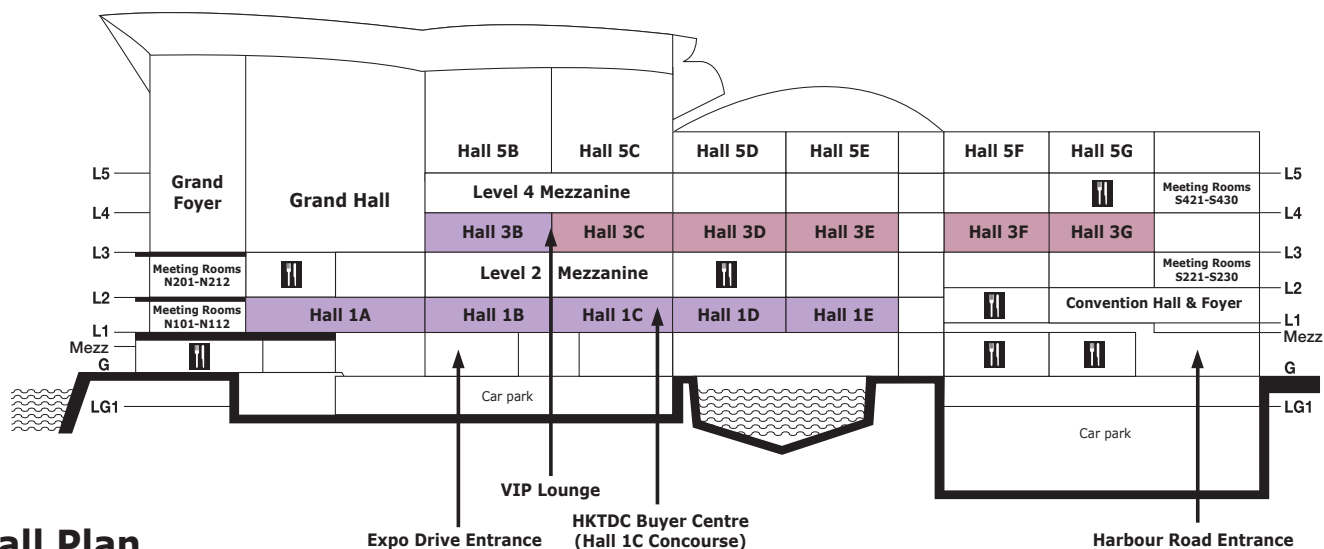

Guide to Zones and Group Pavilions (with Booth Legend)

Zone	Hall Location/Site
Fine Wine Investment & Logistics Service	Halls 3F-G
Friends of Wine	Halls 3C-E & 3F-G
Liquor & Beverage Products	Halls 3C-E & 3F-G
Whisky and Spirits <small>New Zone</small>	Hall 3E South Concourse
Wine Accessories & Equipment	Halls 3C-E
Wine Education	Halls 3C-E
Wine Services	Halls 3C-E
Wine Storage & Logistics	Halls 3F-G

Group Pavilion	Hall Location/Site
Argentina	Halls 3F-G
Australia	Halls 3C-E
Austria	Halls 3C-E
Chinese mainland	Halls 3C-E
Canada	Halls 3C-E
Chile	Halls 3C-E
France	Halls 3F-G
Georgia	Halls 3F-G
Germany	Halls 3F-G
Hong Kong	Halls 3C-E

Group Pavilion	Hall Location/Site
Hungary	Halls 3C-E
Italy	Halls 3F-G
Japan	Halls 3F-G
Portugal	Halls 3F-G
Republic of Macedonia	Halls 3F-G
Russia	Halls 3F-G
Romania	Halls 3F-G
Spain	Halls 3C-E
South Africa	Halls 3C-E
The USA	Halls 3C-E

Concurrent Event	Hall Location/Site
HKTDC Hong Kong Optical Fair	Halls 1A-E & 3B

3C-A01

Hall Location/Site Aisle Booth Number

Hall Plan

*Subject to change as of 9 October 2014