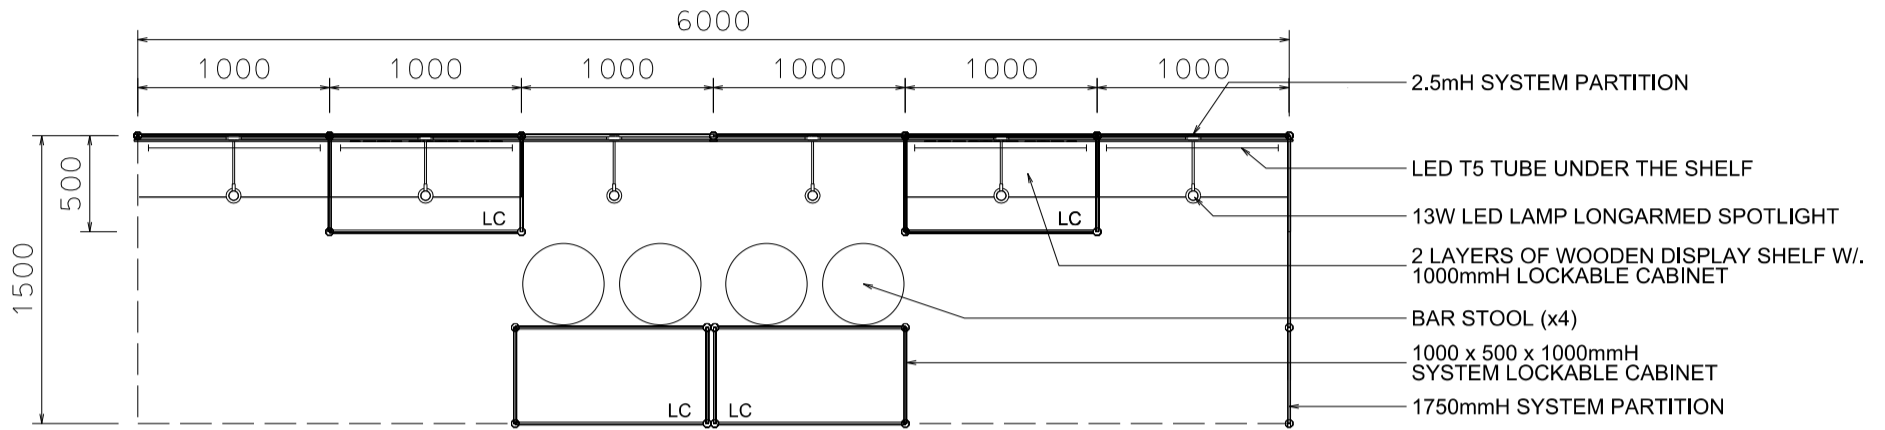

Hong Kong International Wine and Spirits Fair

香港國際美酒展

6M x 1.5M LEFT CORNER BEER BOOTH

六米乘一點五米左邊角位攤位

PLAN

ELEVATION

PERSPECTIVE

BOOTH SPECIFICATIONS		QTY.
	1000W x 500D x 1000mmH CABINET	4
	1000W x 300D WOODEN DISPLAY SHELF	8
	13W LED LAMP LONGARMED SPOTLIGHT (YELLOW LIGHT)	6
	LED T5 TUBE	4
	BAR STOOL	4
	RUBBISH BIN & CARPET (9 sqm.)	