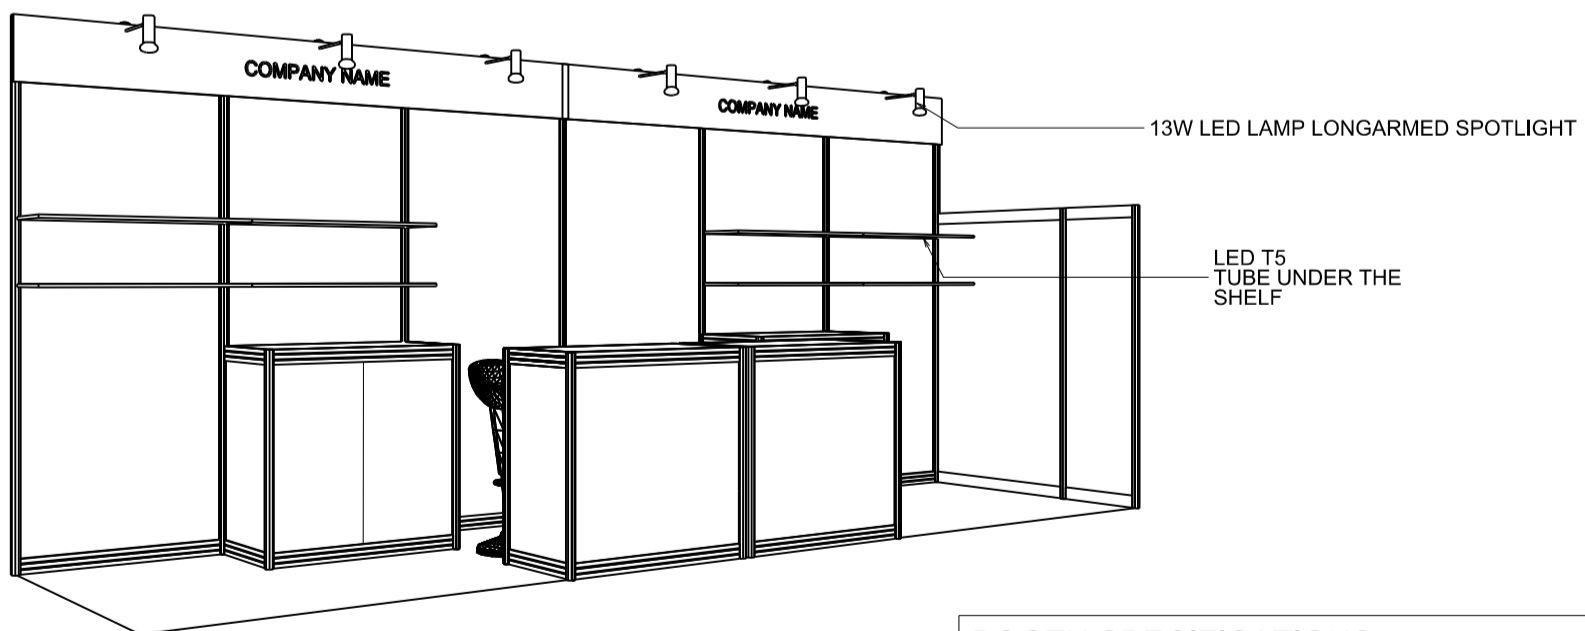

Hong Kong International Wine and Spirits Fair

香港國際美酒展

6M x 1.5M LEFT CORNER BEER BOOTH

六米乘一點五米左邊角位攤位

PLAN

ELEVATION

PERSPECTIVE

BOOTH SPECIFICATIONS		QTY.
	1000W x 500D x 1000mmH CABINET	4
	1000W x 300D WOODEN DISPLAY SHELF	8
	13W LED LAMP LONGARMED SPOTLIGHT (YELLOW LIGHT)	6
	LED T5 TUBE	4
	BAR STOOL	4
	RUBBISH BIN & CARPET (9 sqm.)	