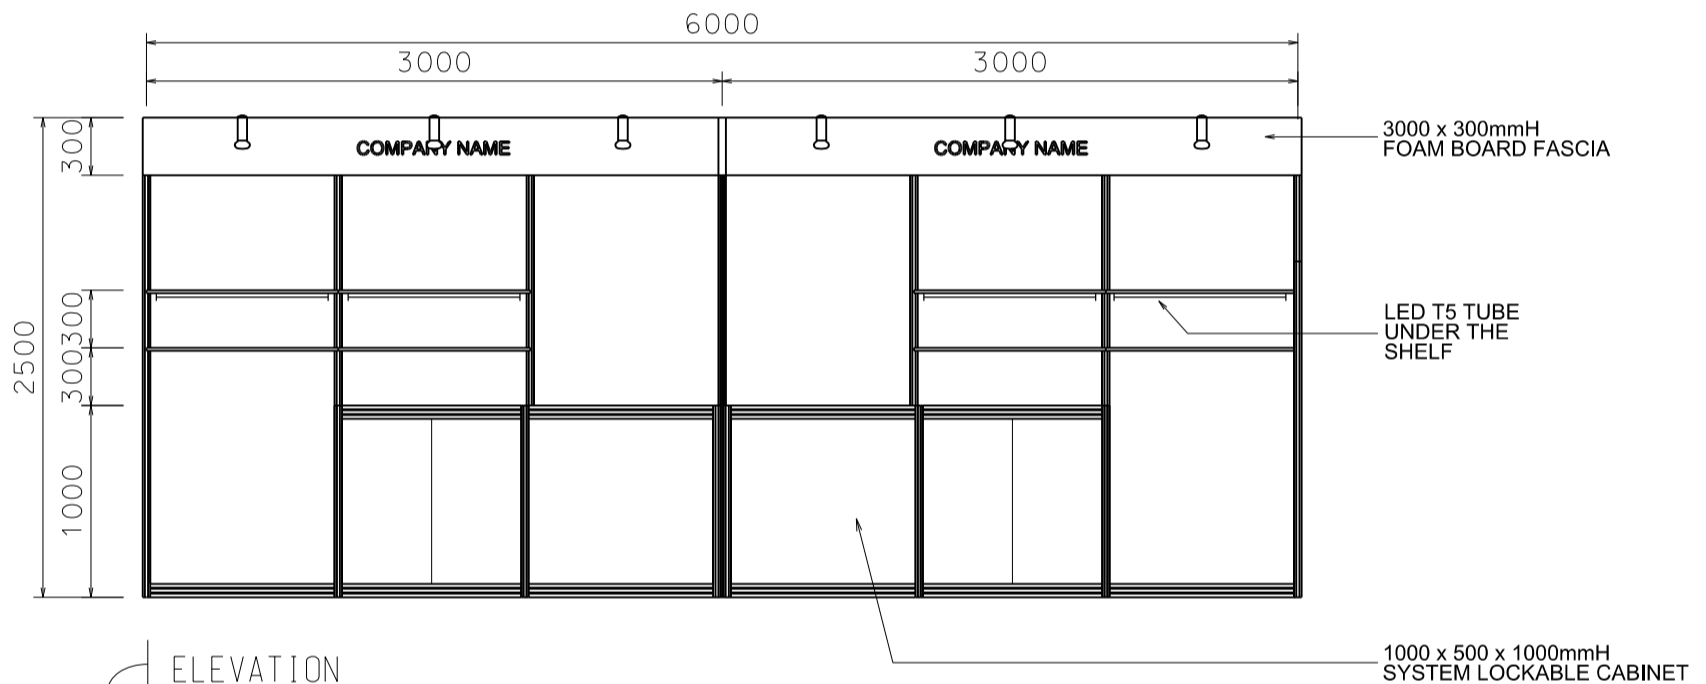

Hong Kong International Wine and Spirits Fair

香港國際美酒展

6M x 1.5M LEFT CORNER BEER BOOTH

六米乘一點五米左邊角位攤位

PLAN

ELEVATION

PERSPECTIVE

BOOTH SPECIFICATIONS		QTY.
	1000W x 500D x 1000mmH CABINET	4
	1000W x 300D WOODEN DISPLAY SHELF	8
	13W LED LAMP LONGARMED SPOTLIGHT (YELLOW LIGHT)	6
	LED T5 TUBE	4
	BAR STOOL	4
	RUBBISH BIN & CARPET (9 sqm.)	