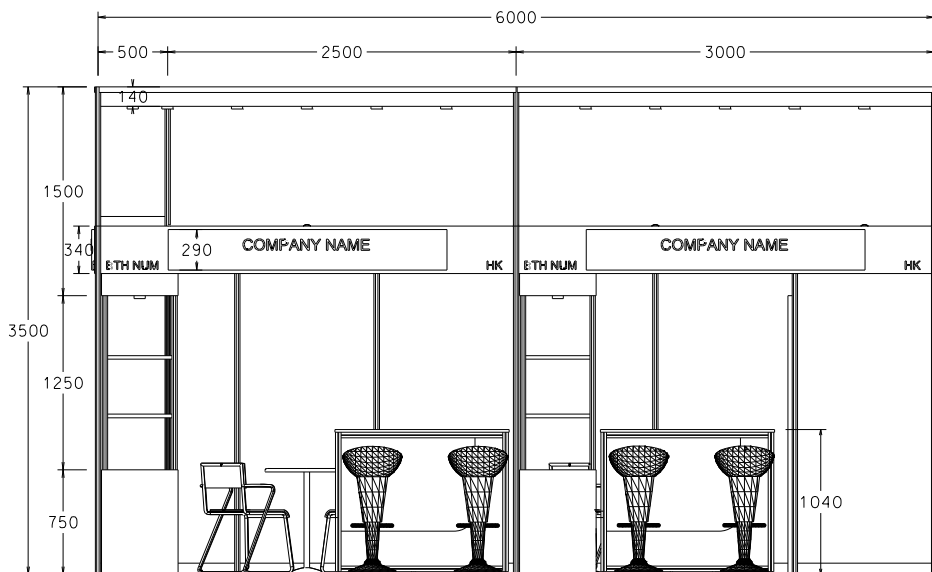

### 6M x 3M Left Corner Booth (OPTION A)

六米乘三米左邊角位攤位

BOOTH SPECIFICATIONS		QTY.
	DISPLAY SHOWCASE	2
	BAR COUNTER	2
	1000W x 300D WOODEN DISPLAY SHELF	4
	13W LED LAMP LONGARMED SPOTLIGHT (YELLOW LIGHT)	6
	ROUND MEETING TABLE	2
	BAR STOOL	6
	BLACK LEATHER CHAIR	6
	RUBBISH BIN & CARPET (18sqm.)	