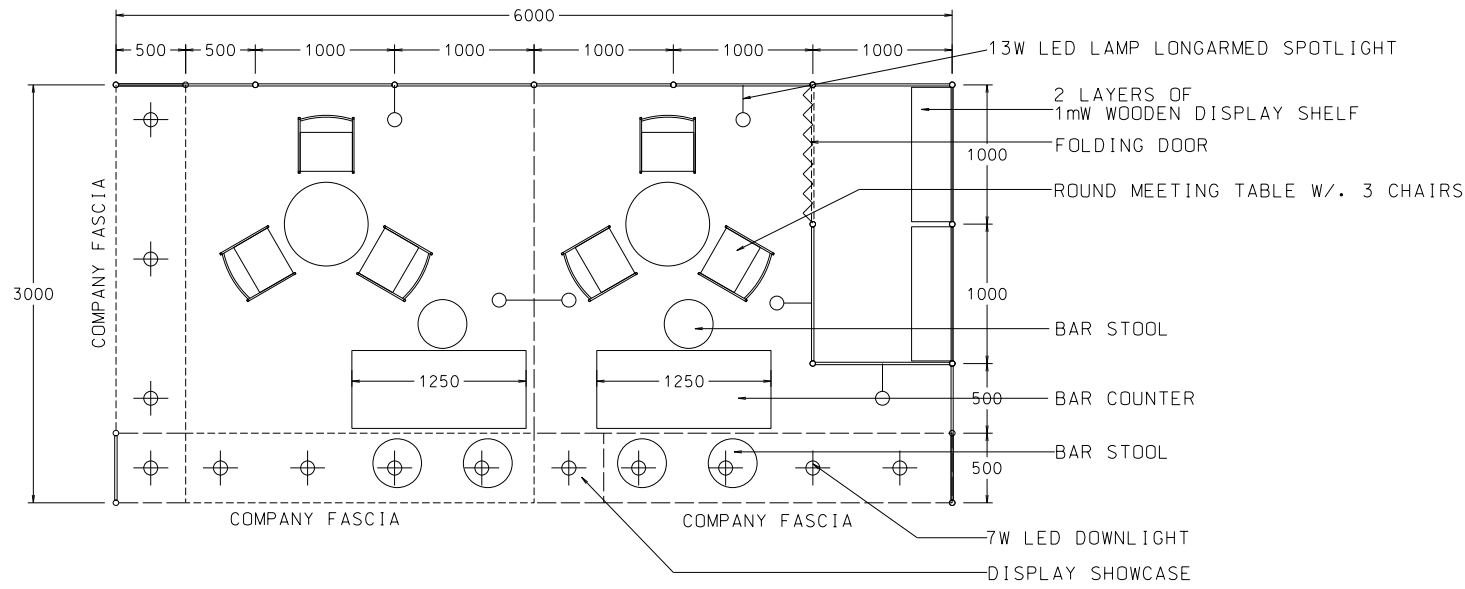

### 6M x 3M Left Corner Booth (OPTION A)

六米乘三米左邊角位攤位

BOOTH SPECIFICATIONS		QTY.
	DISPLAY SHOWCASE	2
	BAR COUNTER	2
	1000W x 300D WOODEN DISPLAY SHELF	4
	13W LED LAMP LONGARMED SPOTLIGHT (YELLOW LIGHT)	6
	ROUND MEETING TABLE	2
	BAR STOOL	6
	BLACK LEATHER CHAIR	6
	RUBBISH BIN & CARPET (18sqm.)	