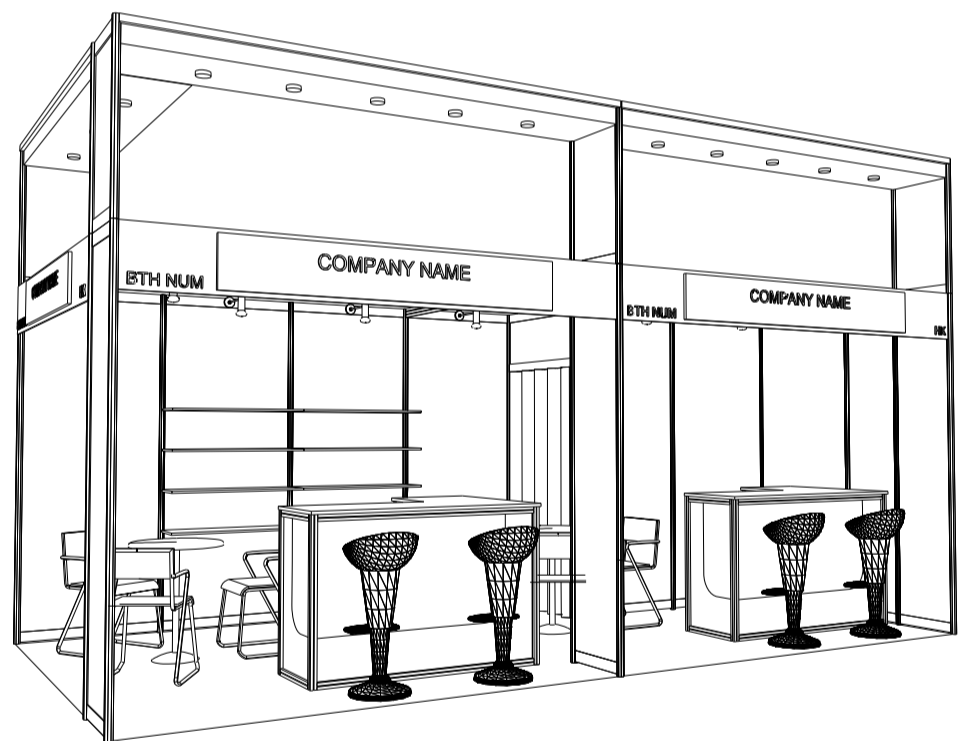

Hong Kong International Wine and Spirits Fair

香港國際美酒展

6M x 3M Left Corner Booth (Option B)

六米乘三米左邊角位攤位

BOOTH SPECIFICATIONS		QTY.
	L-SHAPE BAR COUNTER	2
	1000W x 300D WOODEN DISPLAY SHELF	12
	13W LED LAMP LONGARMED SPOTLIGHT (YELLOW LIGHT)	8
	ROUND MEETING TABLE	2
	BAR STOOL	6
	BLACK LEATHER CHAIR	6
	RUBBISH BIN & CARPET (18sqm.)	

*The Hong Kong Trade Development Council reserves the right to change the configuration if necessary.

*如有需要，香港貿易發展局有權更改攤位結構。