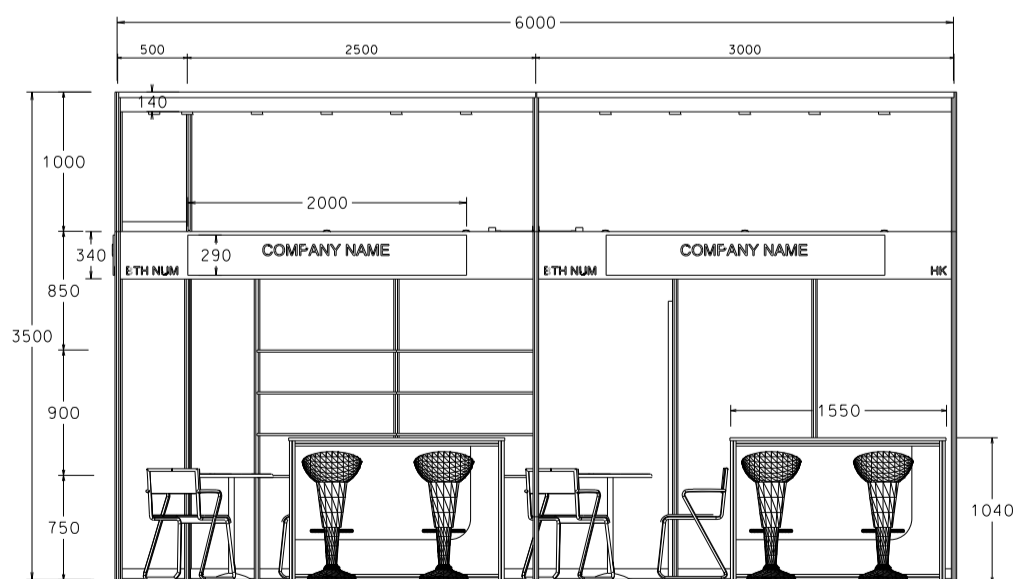

Hong Kong International Wine and Spirits Fair

香港國際美酒展

6M x 3M Left Corner Booth (Option B)

六米乘三米左邊角位攤位

BOOTH SPECIFICATIONS		QTY.
	L-SHAPE BAR COUNTER	2
	1000W x 300D WOODEN DISPLAY SHELF	12
	13W LED LAMP LONGARMED SPOTLIGHT (YELLOW LIGHT)	8
	ROUND MEETING TABLE	2
	BAR STOOL	6
	BLACK LEATHER CHAIR	6
	RUBBISH BIN & CARPET (18sqm.)	

*The Hong Kong Trade Development Council reserves the right to change the configuration if necessary.

*如有需要，香港貿易發展局有權更改攤位結構。