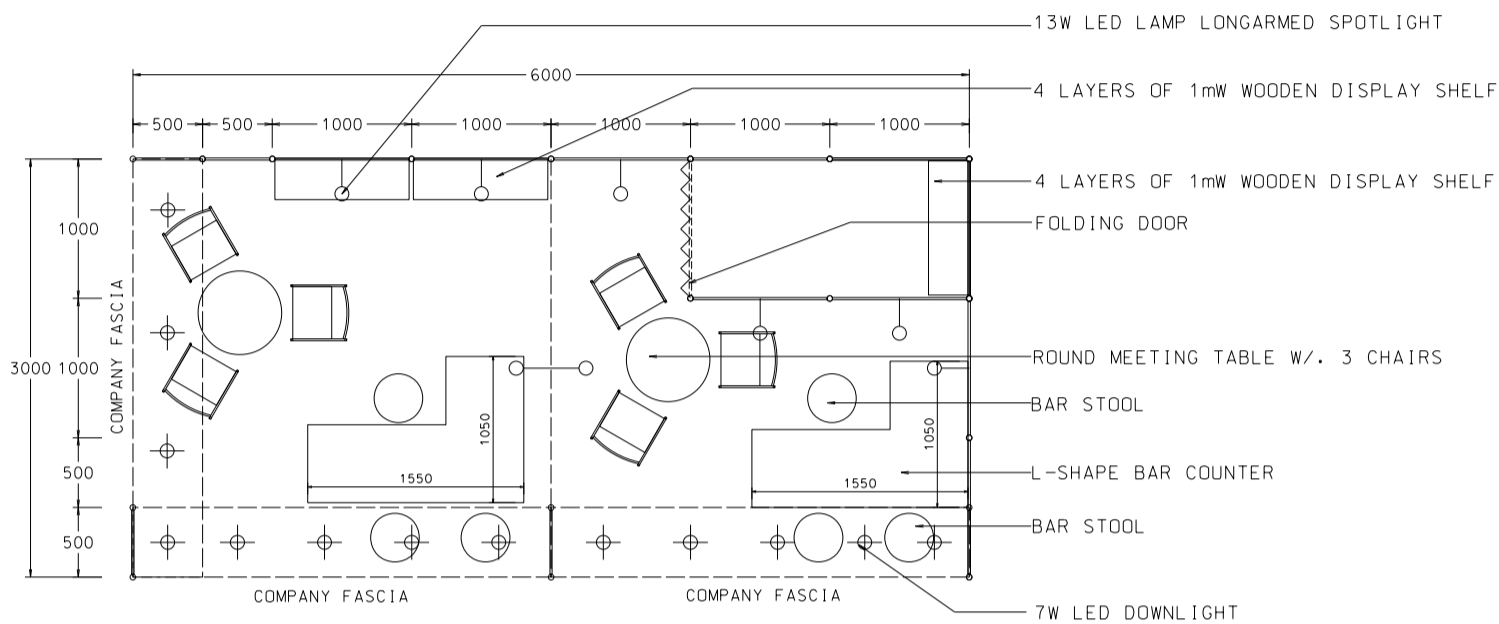

Hong Kong International Wine and Spirits Fair

香港國際美酒展

6M x 3M Left Corner Booth (Option B)

六米乘三米左邊角位攤位

BOOTH SPECIFICATIONS		QTY.
	L-SHAPE BAR COUNTER	2
	1000W x 300D WOODEN DISPLAY SHELF	12
	13W LED LAMP LONGARMED SPOTLIGHT (YELLOW LIGHT)	8
	ROUND MEETING TABLE	2
	BAR STOOL	6
	BLACK LEATHER CHAIR	6
	RUBBISH BIN & CARPET (18sqm.)	