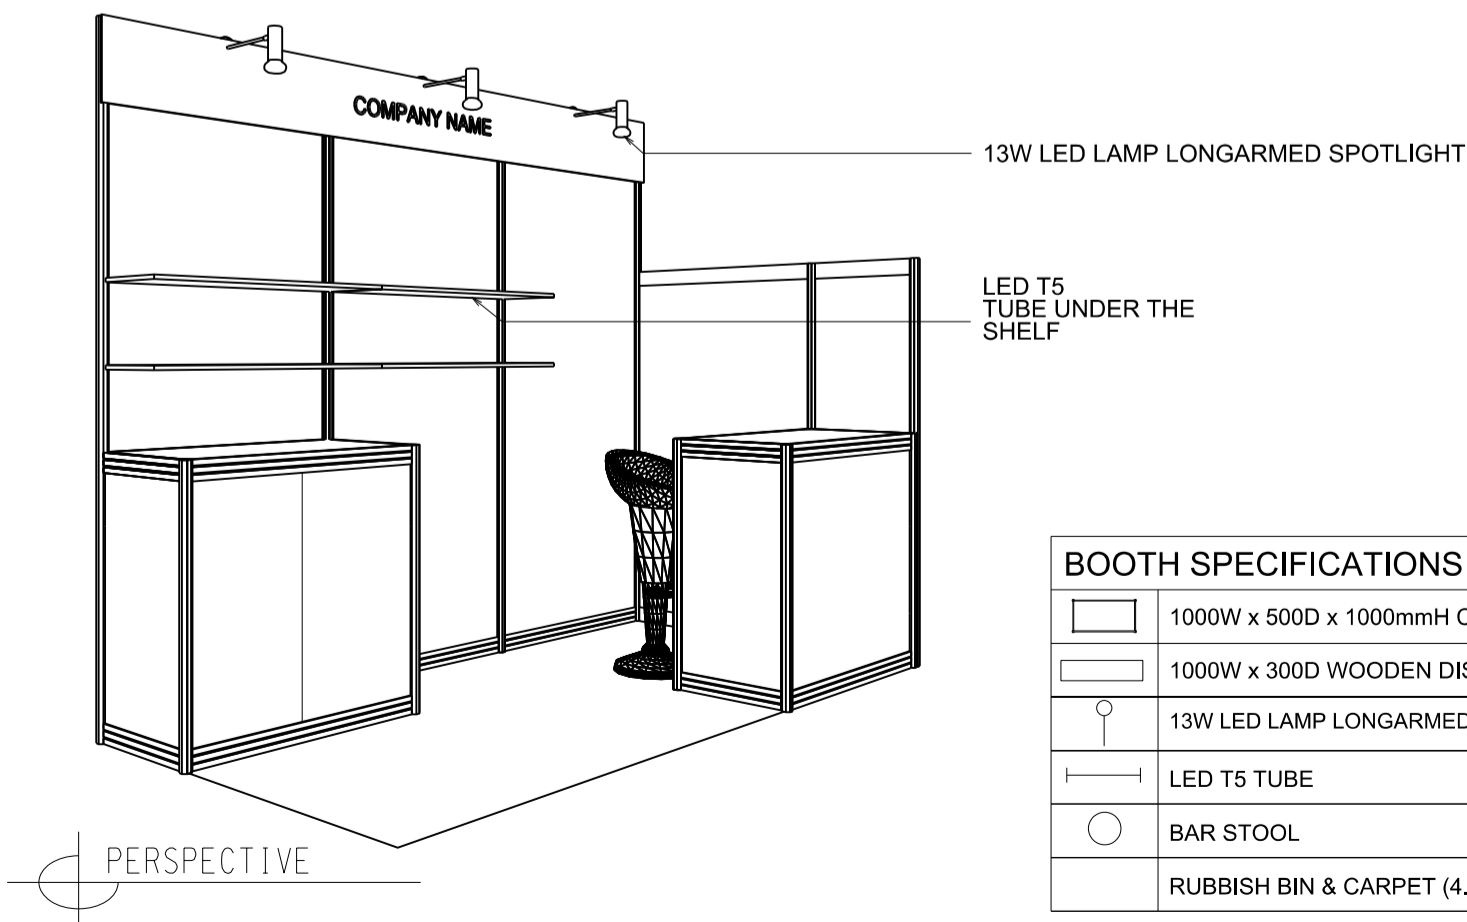

Hong Kong International Wine and Spirits Fair

香港國際美酒展

3M x 1.5M LEFT CORNER BEER BOOTH

三米乘一點五米左邊角位攤位

PLAN

ELEVATION

PERSPECTIVE

BOOTH SPECIFICATIONS		QTY.
	1000W x 500D x 1000mmH CABINET	2
	1000W x 300D WOODEN DISPLAY SHELF	4
	13W LED LAMP LONGARMED SPOTLIGHT (YELLOW LIGHT)	3
	LED T5 TUBE	2
	BAR STOOL	2
	RUBBISH BIN & CARPET (4.5 sqm.)	