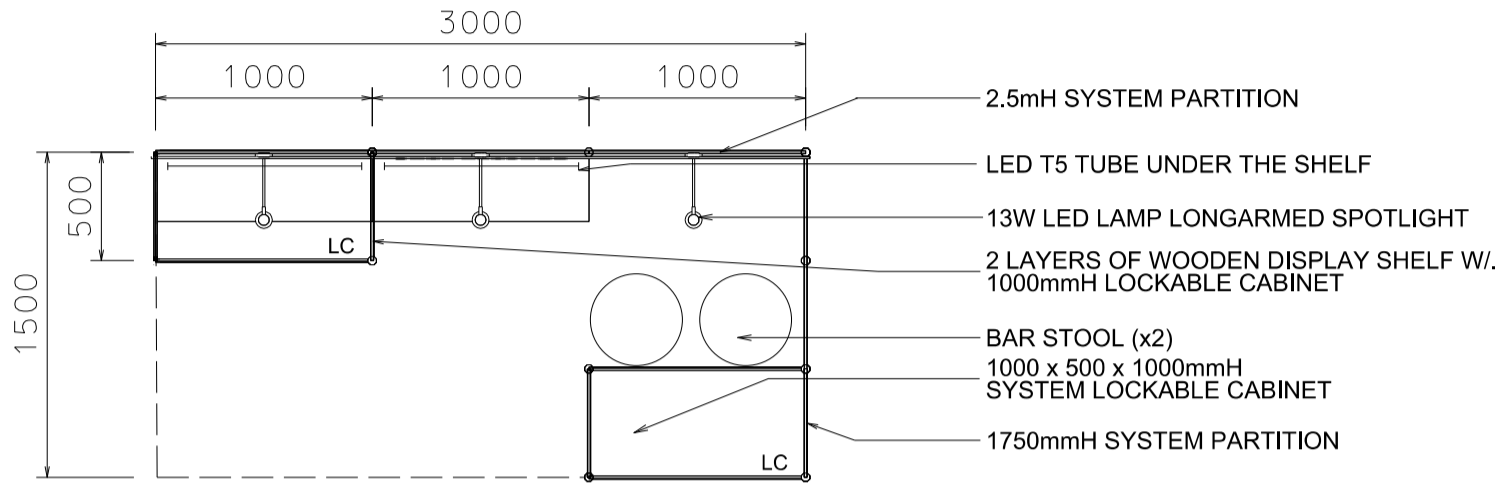

Hong Kong International Wine and Spirits Fair

香港國際美酒展

3M x 1.5M LEFT CORNER BEER BOOTH

三米乘一點五米左邊角位攤位

PLAN

ELEVATION

PERSPECTIVE

BOOTH SPECIFICATIONS		QTY.
	1000W x 500D x 1000mmH CABINET	2
	1000W x 300D WOODEN DISPLAY SHELF	4
	13W LED LAMP LONGARMED SPOTLIGHT (YELLOW LIGHT)	3
	LED T5 TUBE	2
	BAR STOOL	2
	RUBBISH BIN & CARPET (4.5 sqm.)	