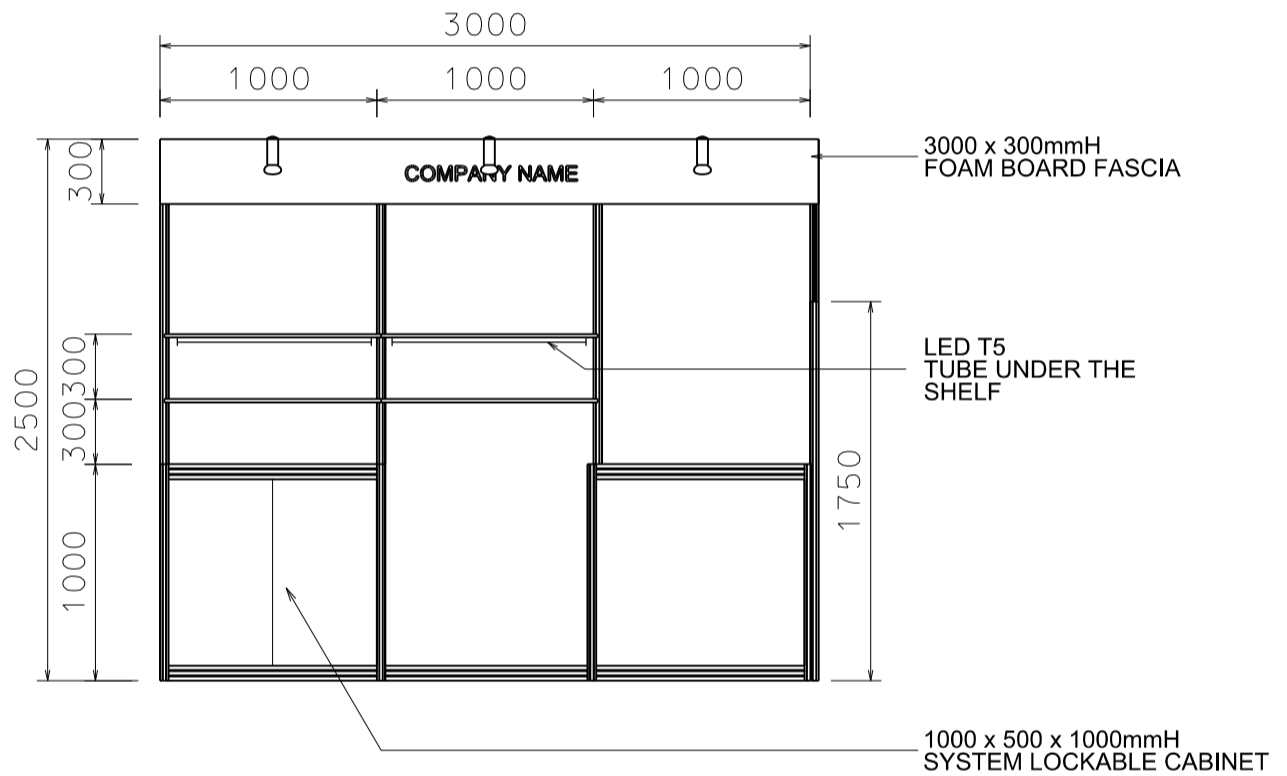

Hong Kong International Wine and Spirits Fair

香港國際美酒展

3M x 1.5M LEFT CORNER BEER BOOTH

三米乘一點五米左邊角位攤位

PLAN

ELEVATION

PERSPECTIVE

BOOTH SPECIFICATIONS		QTY.
	1000W x 500D x 1000mmH CABINET	2
	1000W x 300D WOODEN DISPLAY SHELF	4
	13W LED LAMP LONGARMED SPOTLIGHT (YELLOW LIGHT)	3
	LED T5 TUBE	2
	BAR STOOL	2
	RUBBISH BIN & CARPET (4.5 sqm.)	