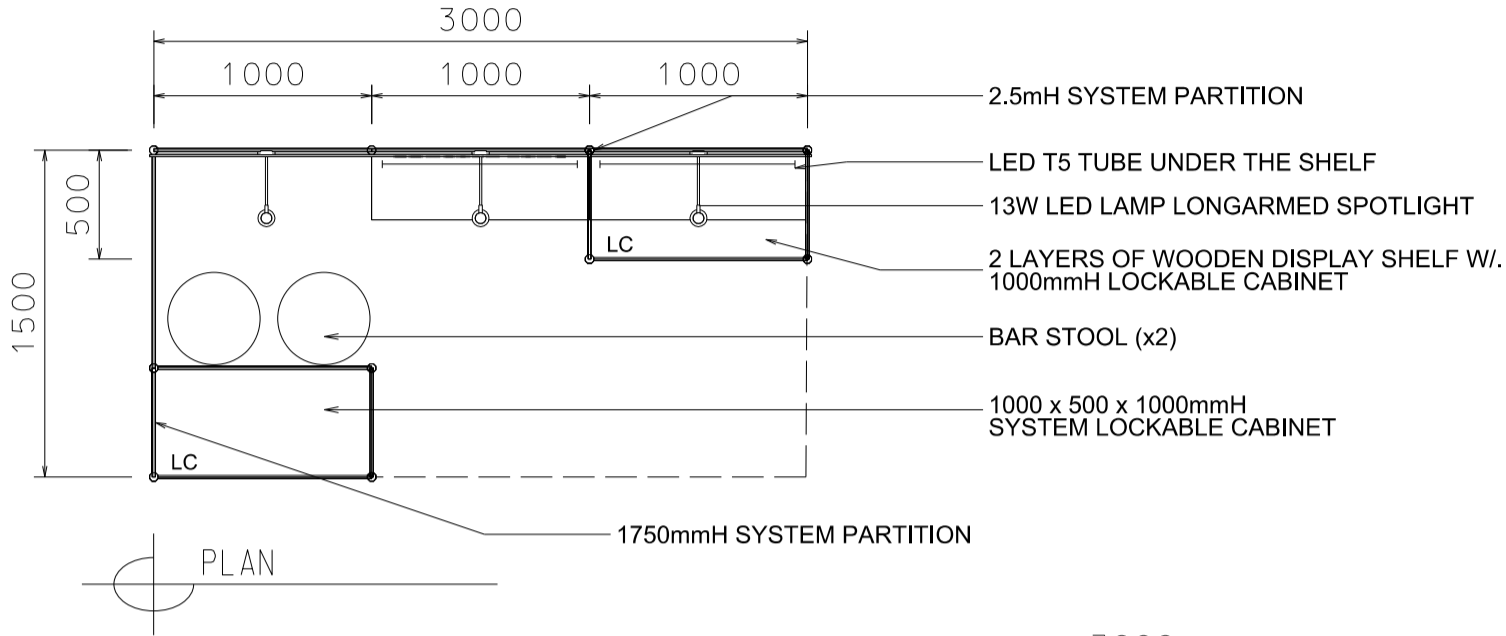

### 3M x 1.5M RIGHT CORNER BEER BOOTH

三米乘一點五米右邊角位攤位

BOOTH SPECIFICATIONS		QTY.
	1000W x 500D x 1000mmH CABINET	2
	1000W x 300D WOODEN DISPLAY SHELF	4
	13W LED LAMP LONGARMED SPOTLIGHT (YELLOW LIGHT)	3
	LED T5 TUBE	2
	BAR STOOL	2
	RUBBISH BIN & CARPET (4.5 sqm.)	