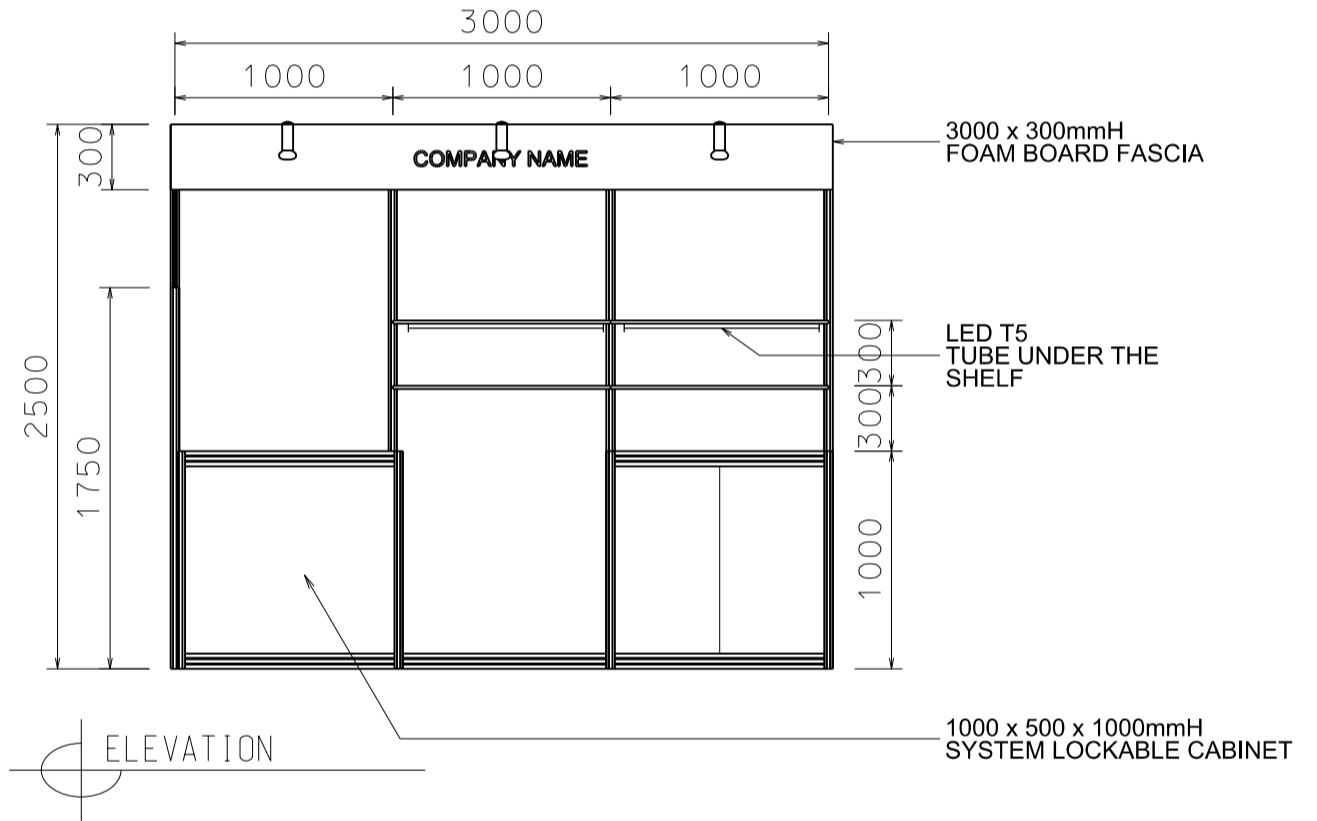

### 3M x 1.5M RIGHT CORNER BEER BOOTH

三米乘一點五米右邊角位攤位

BOOTH SPECIFICATIONS		QTY.
	1000W x 500D x 1000mmH CABINET	2
	1000W x 300D WOODEN DISPLAY SHELF	4
	13W LED LAMP LONGARMED SPOTLIGHT (YELLOW LIGHT)	3
	LED T5 TUBE	2
	BAR STOOL	2
	RUBBISH BIN & CARPET (4.5 sqm.)	