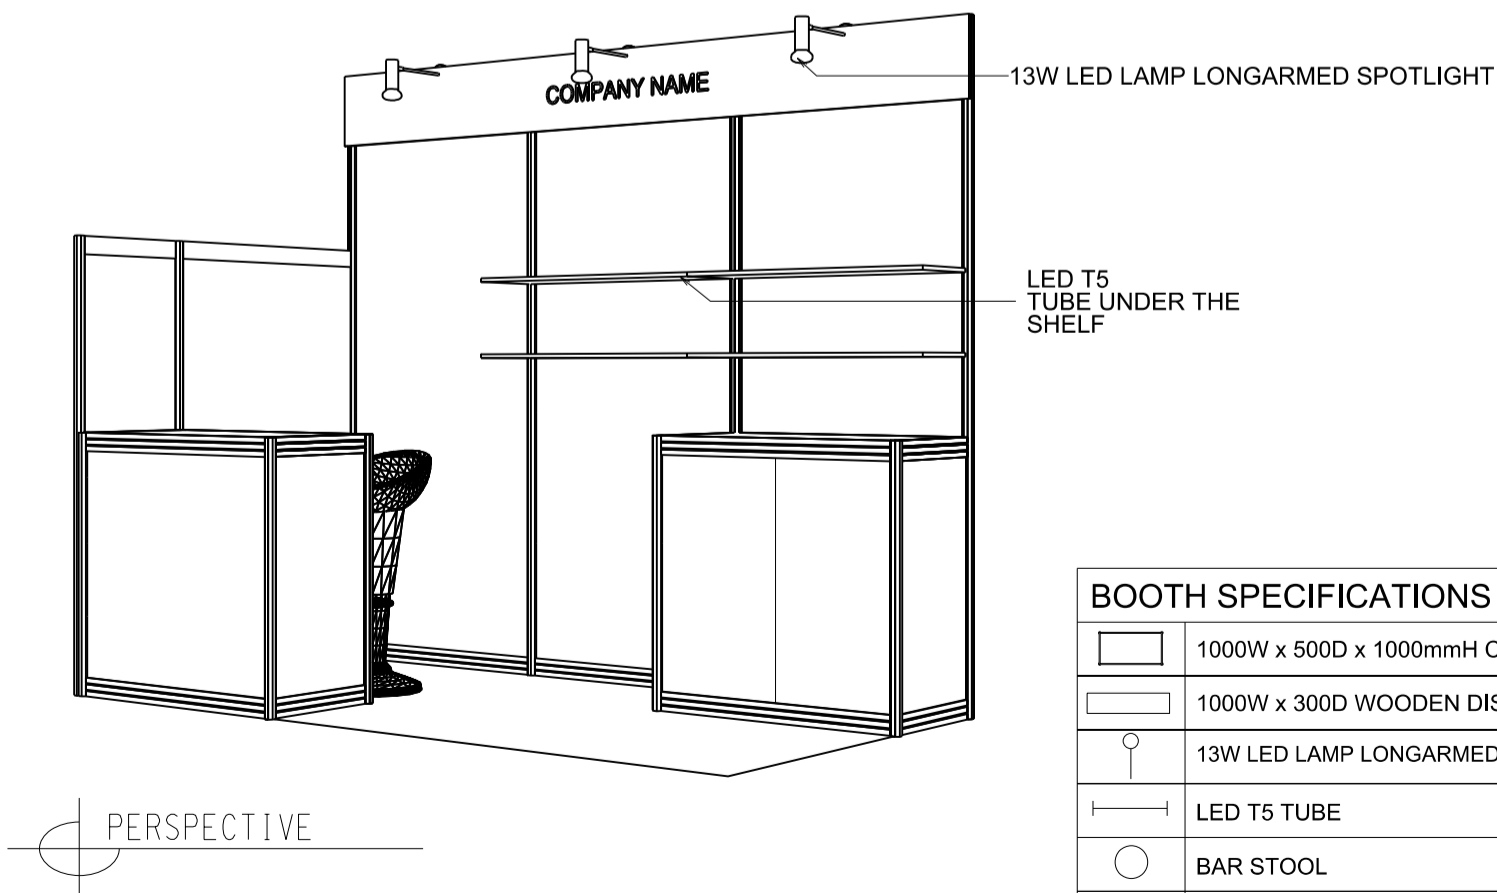

### 3M x 1.5M RIGHT CORNER BEER BOOTH

三米乘一點五米右邊角位攤位

BOOTH SPECIFICATIONS		QTY.
	1000W x 500D x 1000mmH CABINET	2
	1000W x 300D WOODEN DISPLAY SHELF	4
	13W LED LAMP LONGARMED SPOTLIGHT (YELLOW LIGHT)	3
	LED T5 TUBE	2
	BAR STOOL	2
	RUBBISH BIN & CARPET (4.5 sqm.)	