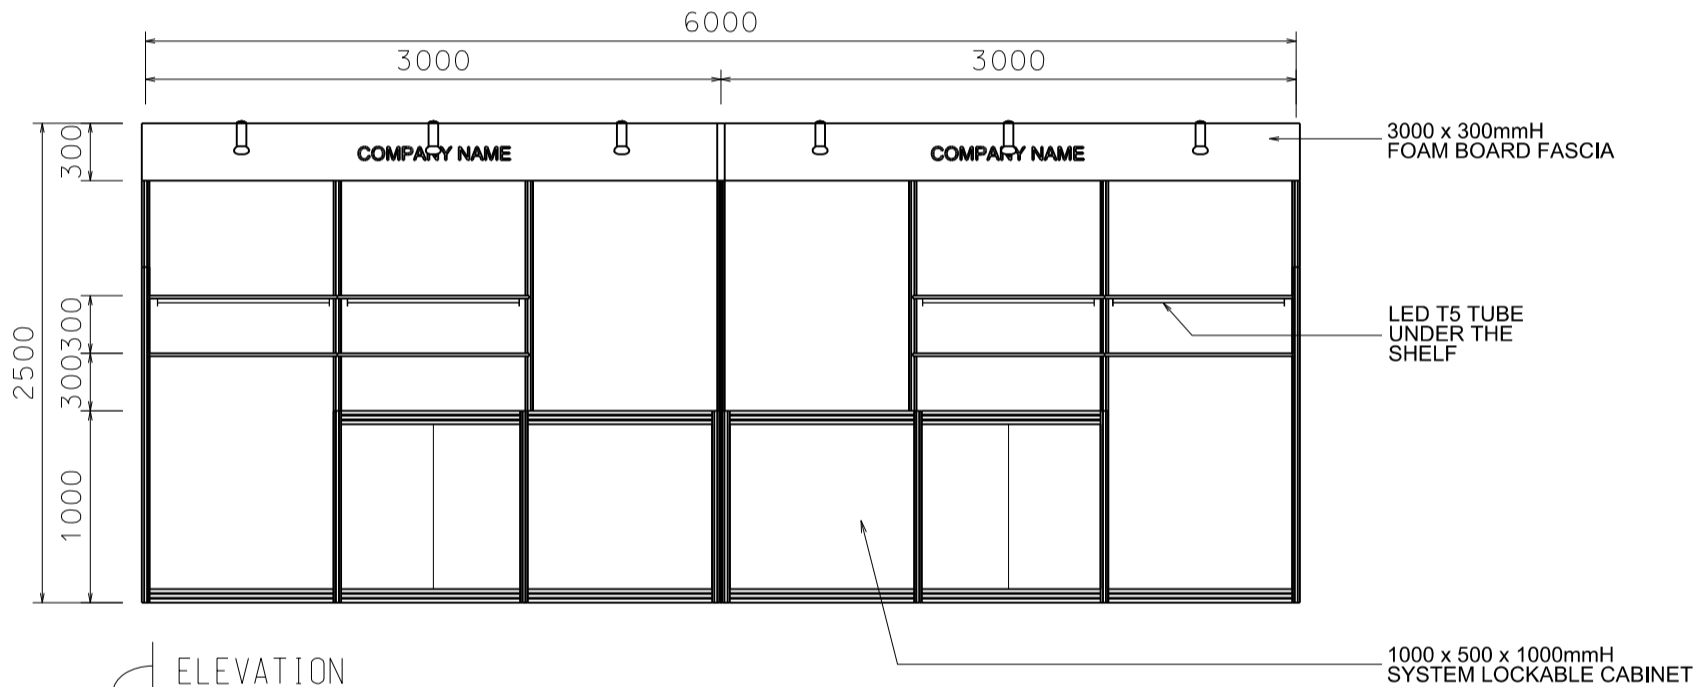

Hong Kong International Wine and Spirits Fair

香港國際美酒展

6M x 1.5M BEER BOOTH

六米乘一點五米標準攤位

PLAN

ELEVATION

PERSPECTIVE

BOOTH SPECIFICATIONS		QTY.
	1000W x 500D x 1000mmH CABINET	4
	1000W x 300D WOODEN DISPLAY SHELF	8
	13W LED LAMP LONGARMED SPOTLIGHT (YELLOW LIGHT)	6
	LED T5 TUBE	4
	BAR STOOL	4
	RUBBISH BIN & CARPET (9 sqm.)	