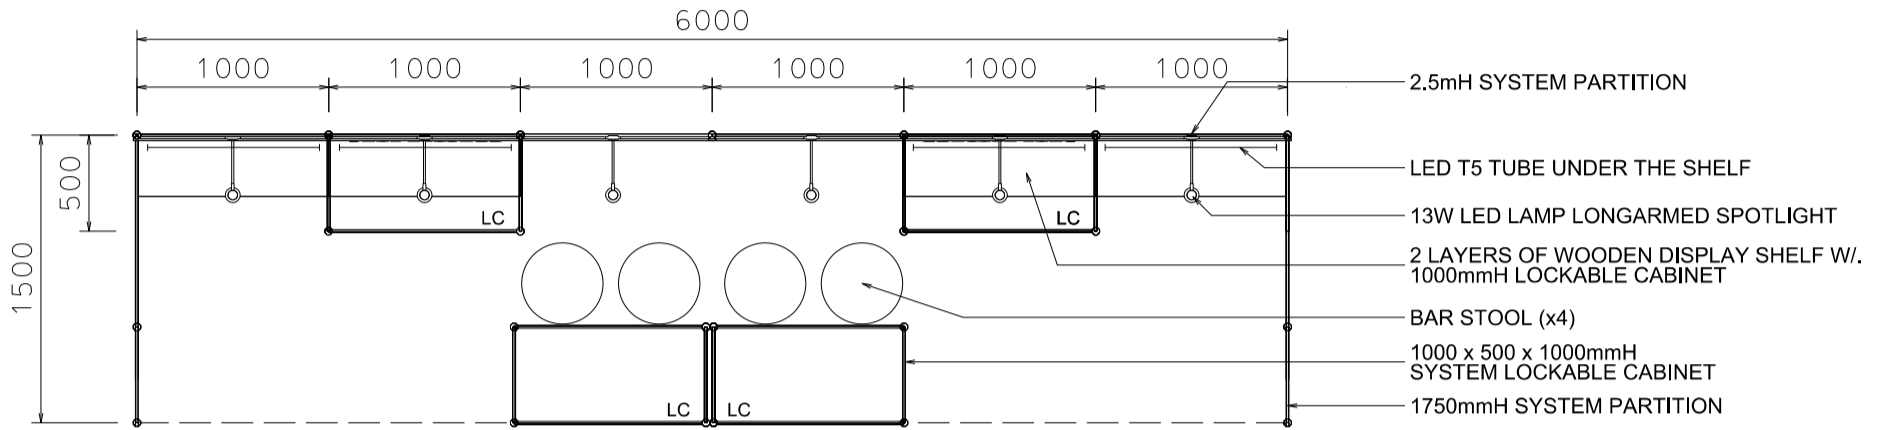

Hong Kong International Wine and Spirits Fair

香港國際美酒展

6M x 1.5M BEER BOOTH

六米乘一點五米標準攤位

PLAN

ELEVATION

PERSPECTIVE

BOOTH SPECIFICATIONS		QTY.
	1000W x 500D x 1000mmH CABINET	4
	1000W x 300D WOODEN DISPLAY SHELF	8
	13W LED LAMP LONGARMED SPOTLIGHT (YELLOW LIGHT)	6
	LED T5 TUBE	4
	BAR STOOL	4
	RUBBISH BIN & CARPET (9 sqm.)	