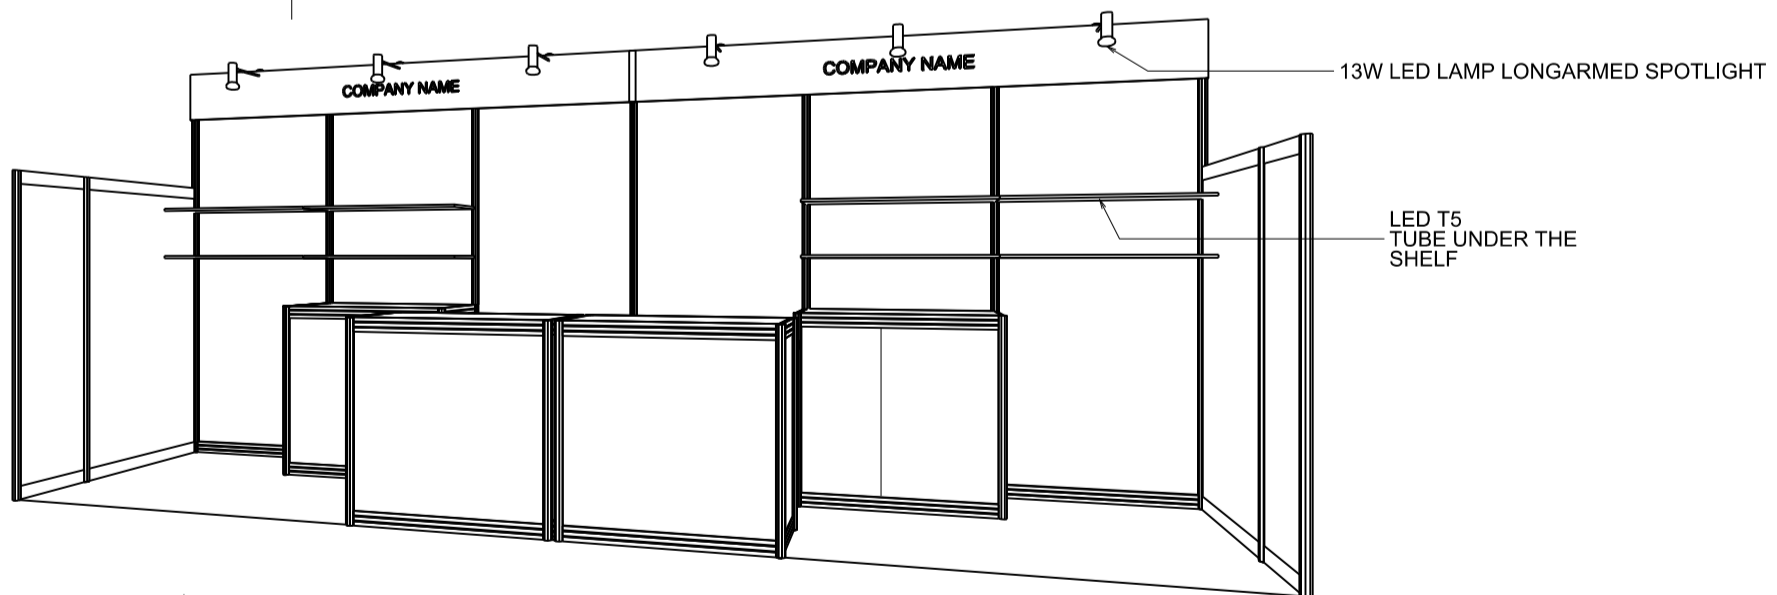

Hong Kong International Wine and Spirits Fair

香港國際美酒展

6M x 1.5M BEER BOOTH

六米乘一點五米標準攤位

PLAN

ELEVATION

PERSPECTIVE

BOOTH SPECIFICATIONS		QTY.
	1000W x 500D x 1000mmH CABINET	4
	1000W x 300D WOODEN DISPLAY SHELF	8
	13W LED LAMP LONGARMED SPOTLIGHT (YELLOW LIGHT)	6
	LED T5 TUBE	4
	BAR STOOL	4
	RUBBISH BIN & CARPET (9 sqm.)	