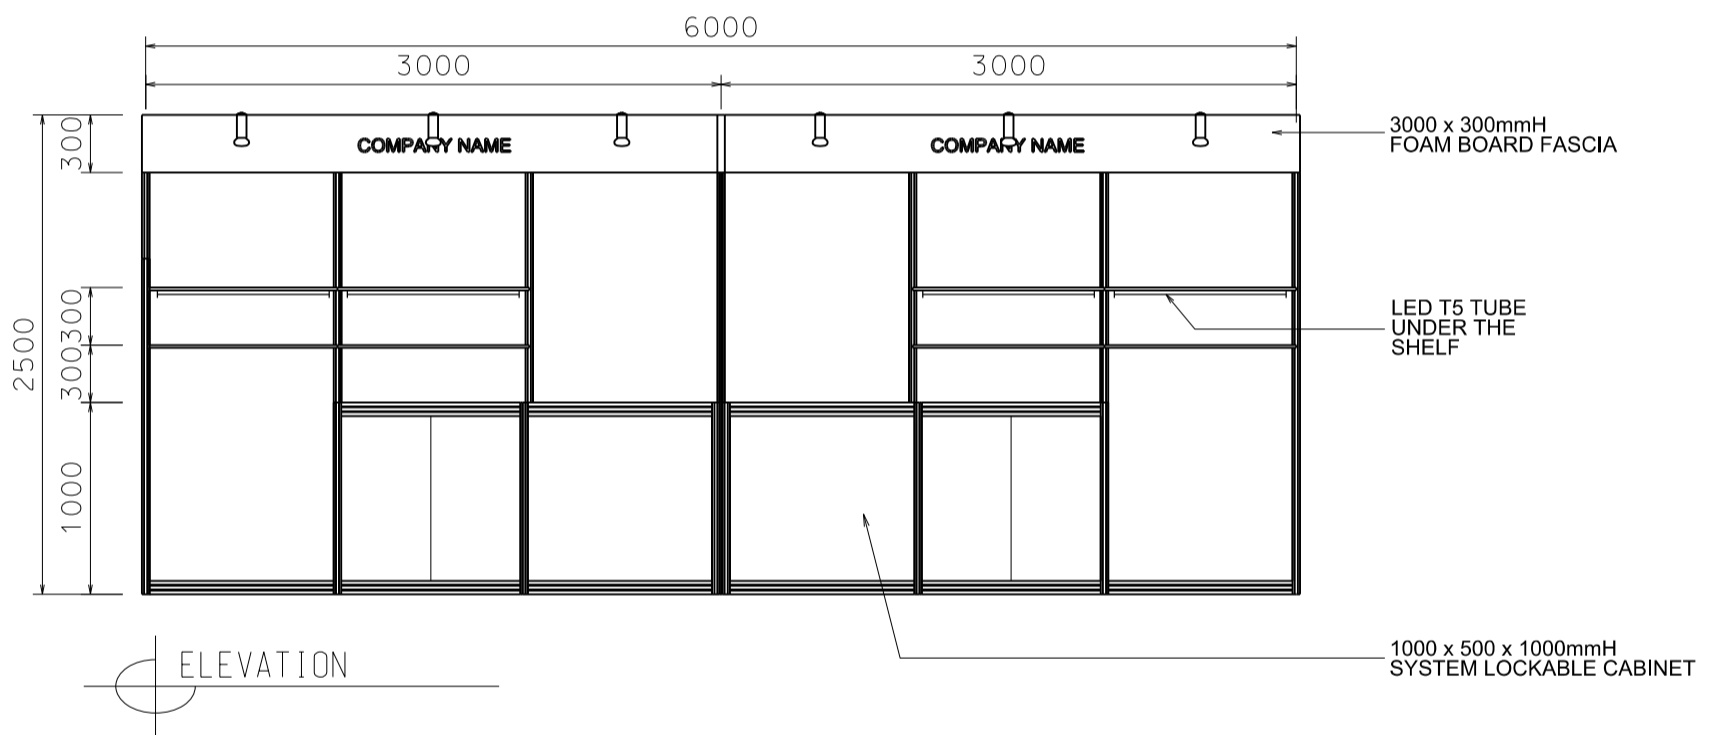

### 6M x 1.5M RIGHT CORNER BEER BOOTH

六米乘一點五米右邊角位攤位

BOOTH SPECIFICATIONS		QTY.
	1000W x 500D x 1000mmH CABINET	4
	1000W x 300D WOODEN DISPLAY SHELF	8
	13W LED LAMP LONGARMED SPOTLIGHT (YELLOW LIGHT)	6
	LED T5 TUBE	4
	BAR STOOL	4
	RUBBISH BIN & CARPET (9 sqm.)	