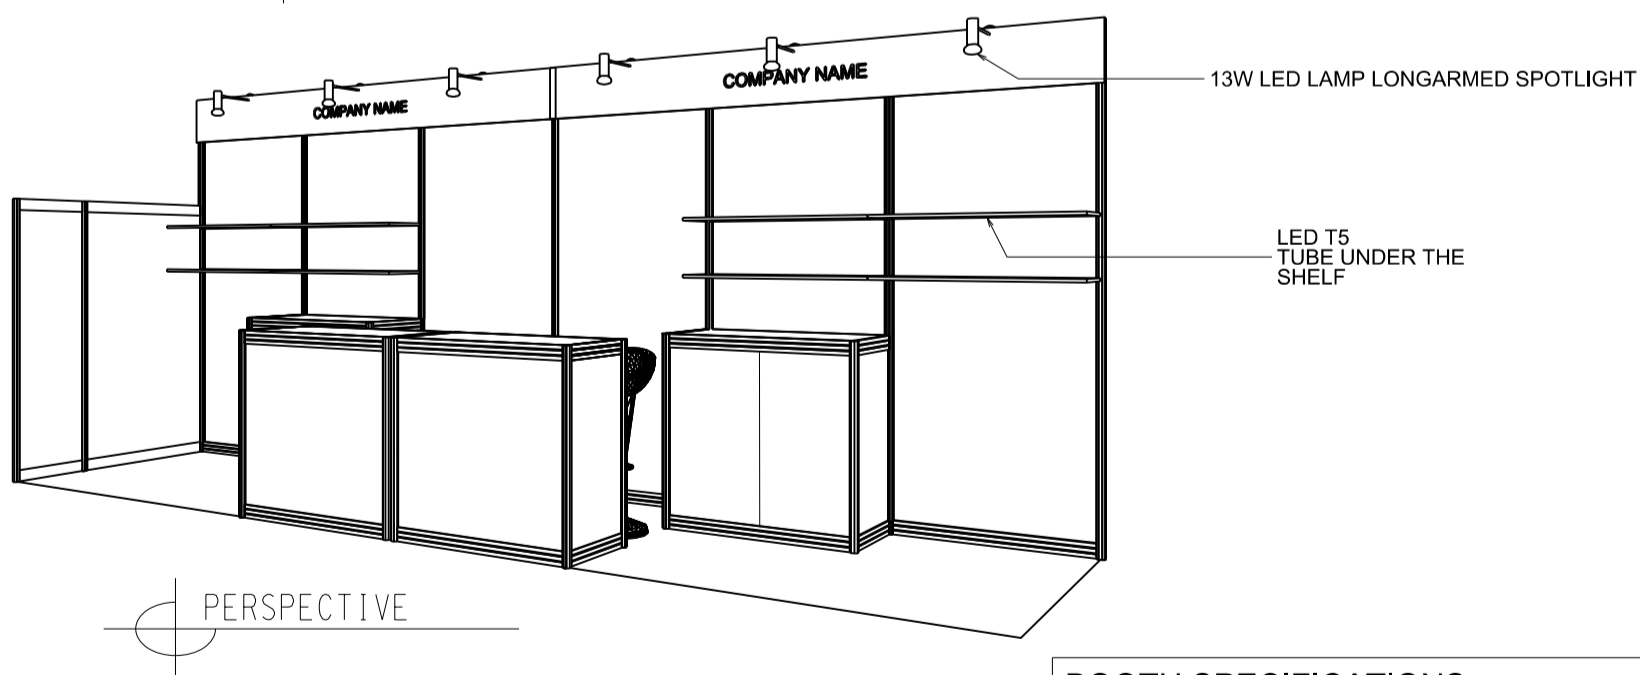

### 6M x 1.5M RIGHT CORNER BEER BOOTH

六米乘一點五米右邊角位攤位

BOOTH SPECIFICATIONS		QTY.
	1000W x 500D x 1000mmH CABINET	4
	1000W x 300D WOODEN DISPLAY SHELF	8
	13W LED LAMP LONGARMED SPOTLIGHT (YELLOW LIGHT)	6
	LED T5 TUBE	4
	BAR STOOL	4
	RUBBISH BIN & CARPET (9 sqm.)	