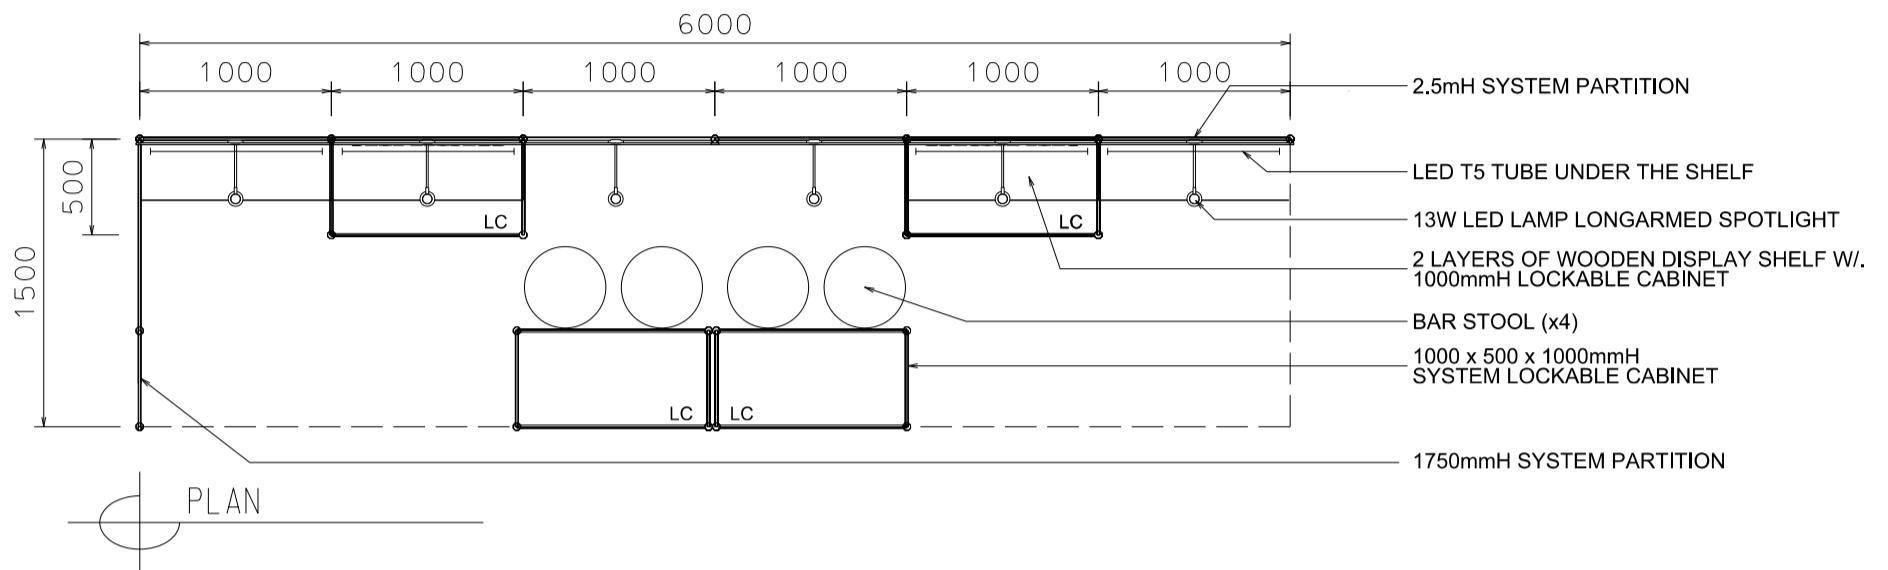

### 6M x 1.5M RIGHT CORNER BEER BOOTH

六米乘一點五米右邊角位攤位

BOOTH SPECIFICATIONS		QTY.
	1000W x 500D x 1000mmH CABINET	4
	1000W x 300D WOODEN DISPLAY SHELF	8
	13W LED LAMP LONGARMED SPOTLIGHT (YELLOW LIGHT)	6
	LED T5 TUBE	4
	BAR STOOL	4
	RUBBISH BIN & CARPET (9 sqm.)	