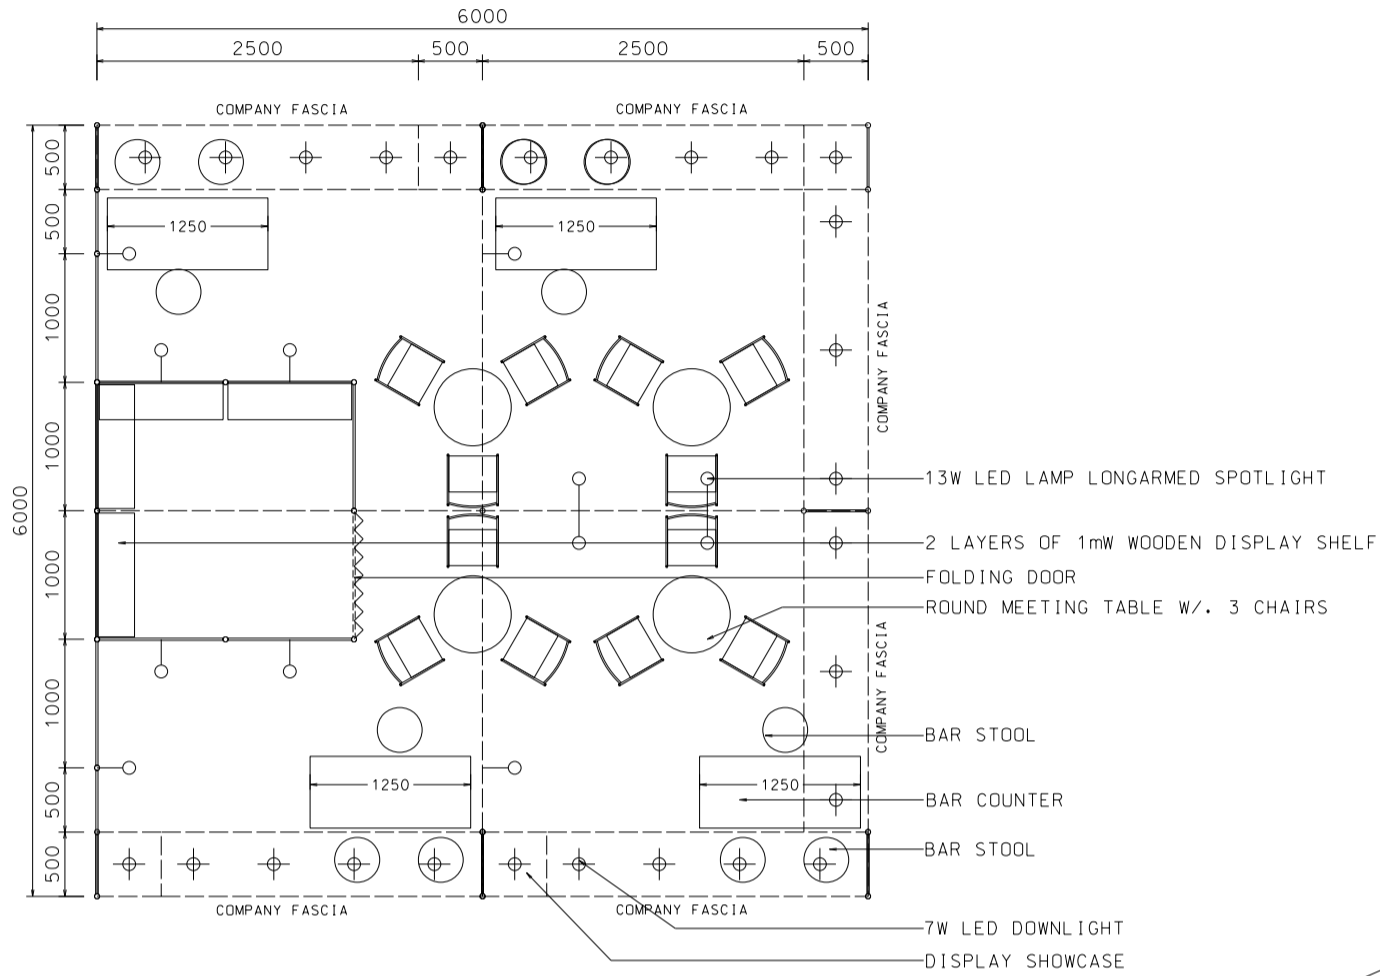

### 6M x 6M Peninsula Booth (OPTION A)

六米乘六米半島攤位

BOOTH SPECIFICATIONS		QTY.
	DISPLAY SHOWCASE	4
	BAR COUNTER	4
	1000W x 300D WOODEN DISPLAY SHELF	8
	13W LED LAMP LONGARMED SPOTLIGHT (YELLOW LIGHT)	12
	ROUND MEETING TABLE	4
	BAR STOOL	12
	BLACK LEATHER CHAIR	12
	RUBBISH BIN & CARPET (36sqm.)	