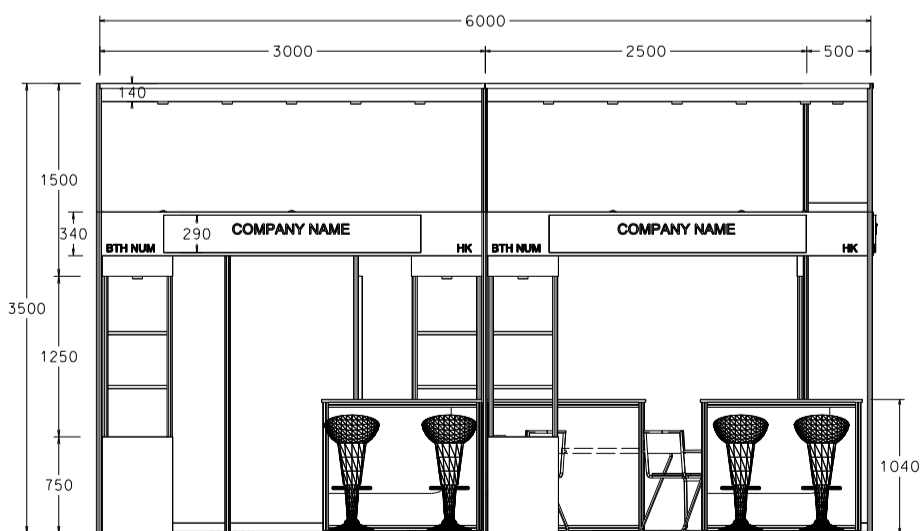

### 6M x 6M Peninsula Booth (OPTION A)

六米乘六米半島攤位

BOOTH SPECIFICATIONS		QTY.
	DISPLAY SHOWCASE	4
	BAR COUNTER	4
	1000W x 300D WOODEN DISPLAY SHELF	8
	13W LED LAMP LONGARMED SPOTLIGHT (YELLOW LIGHT)	12
	ROUND MEETING TABLE	4
	BAR STOOL	12
	BLACK LEATHER CHAIR	12
	RUBBISH BIN & CARPET (36sqm.)	