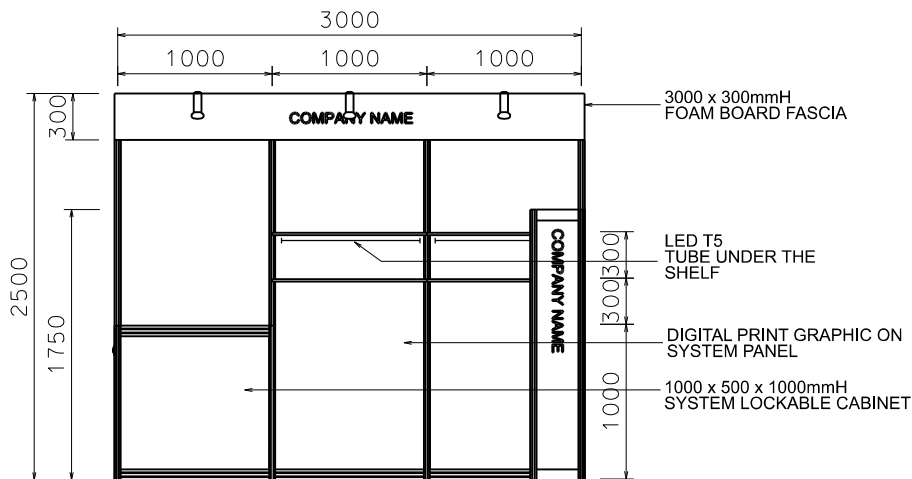

Hong Kong International Wine and Spirits Fair

香港國際美酒展

3M x 1.5M LEFT CORNER WHISKY BOOTH

三米乘一點五米左邊角位攤位

BOOTH SPECIFICATIONS		QTY.
	1000W x 500D x 1000mmH CABINET	1
	1000W x 300D WOODEN DISPLAY SHELF	4
	13W LED LAMP LONGARMED SPOTLIGHT (YELLOW LIGHT)	3
	LED T5 TUBE	2
	BAR STOOL	2
	500W SOCKET	1
	RUBBISH BIN & CARPET (4.5 sqm.)	