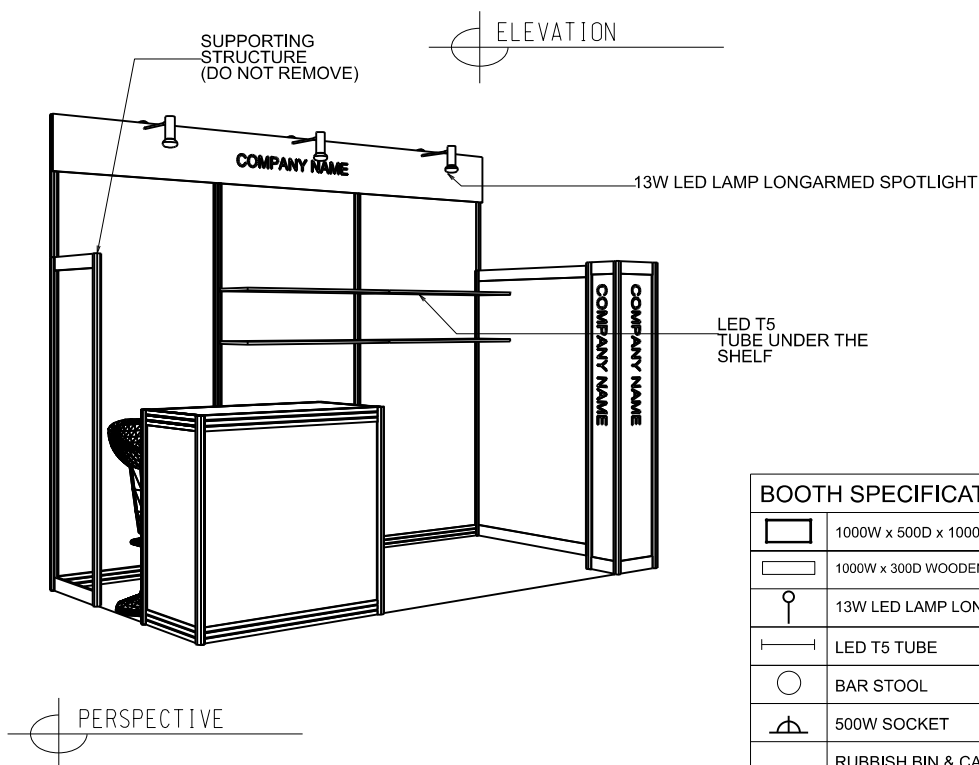

Hong Kong International Wine and Spirits Fair

香港國際美酒展

3M x 1.5M LEFT CORNER WHISKY BOOTH

三米乘一點五米左邊角位攤位

BOOTH SPECIFICATIONS		QTY.
	1000W x 500D x 1000mmH CABINET	1
	1000W x 300D WOODEN DISPLAY SHELF	4
	13W LED LAMP LONGARMED SPOTLIGHT (YELLOW LIGHT)	3
	LED T5 TUBE	2
	BAR STOOL	2
	500W SOCKET	1
	RUBBISH BIN & CARPET (4.5 sqm.)	