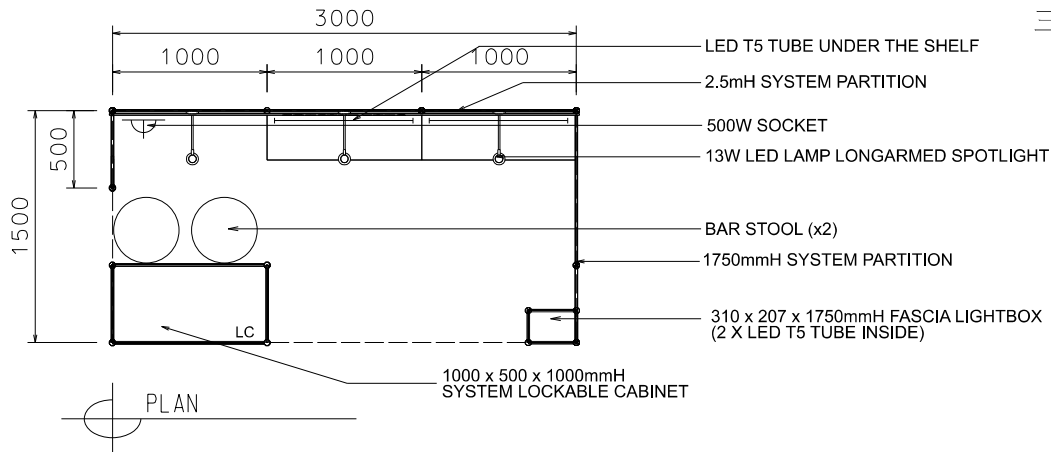

Hong Kong International Wine and Spirits Fair

香港國際美酒展

3M x 1.5M LEFT CORNER WHISKY BOOTH

三米乘一點五米左邊角位攤位

BOOTH SPECIFICATIONS		QTY.
	1000W x 500D x 1000mmH CABINET	1
	1000W x 300D WOODEN DISPLAY SHELF	4
	13W LED LAMP LONGARMED SPOTLIGHT (YELLOW LIGHT)	3
	LED T5 TUBE	2
	BAR STOOL	2
	500W SOCKET	1
	RUBBISH BIN & CARPET (4.5 sqm.)	