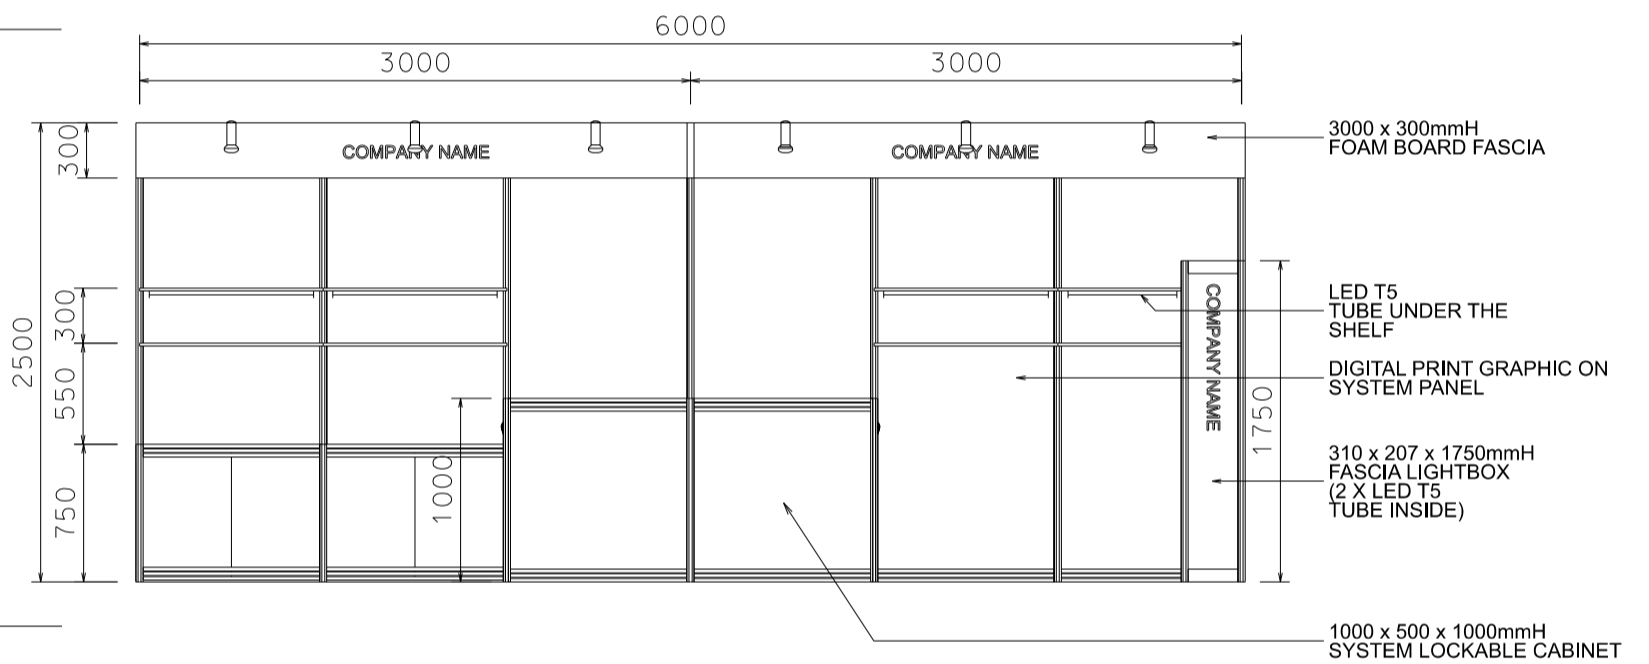

Hong Kong International Wine and Spirits Fair

香港國際美酒展

6M x 1.5M LEFT CORNER WHISKY BOOTH

六米乘一點五米左邊角位攤位

PLAN

ELEVATION

PERSPECTIVE

BOOTH SPECIFICATIONS		QTY.
	1000W x 500D x 1000mmH CABINET	2
	1000W x 500D x 750mmH LOCKABLE CABINET	2
	1000W x 300D WOODEN DISPLAY SHELF	8
	13W LED LAMP LONGARMED SPOTLIGHT (YELLOW LIGHT)	6
	LED T5 TUBE	4
	BAR STOOL	4
	500W SOCKET	2
RUBBISH BIN & CARPET (9 sqm.)		