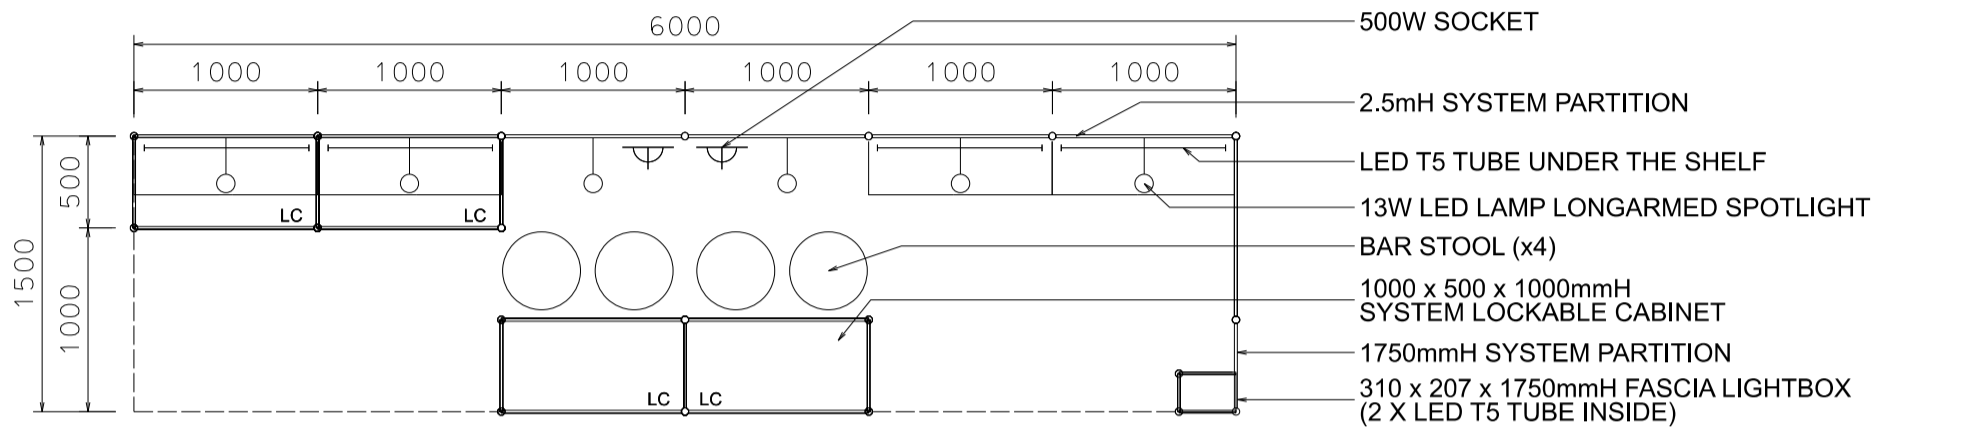

Hong Kong International Wine and Spirits Fair

香港國際美酒展

6M x 1.5M LEFT CORNER WHISKY BOOTH

六米乘一點五米左邊角位攤位

PLAN

ELEVATION

PERSPECTIVE

BOOTH SPECIFICATIONS		QTY.
	1000W x 500D x 1000mmH CABINET	2
	1000W x 500D x 750mmH LOCKABLE CABINET	2
	1000W x 300D WOODEN DISPLAY SHELF	8
	13W LED LAMP LONGARMED SPOTLIGHT (YELLOW LIGHT)	6
	LED T5 TUBE	4
	BAR STOOL	4
	500W SOCKET	2
RUBBISH BIN & CARPET (9 sqm.)		