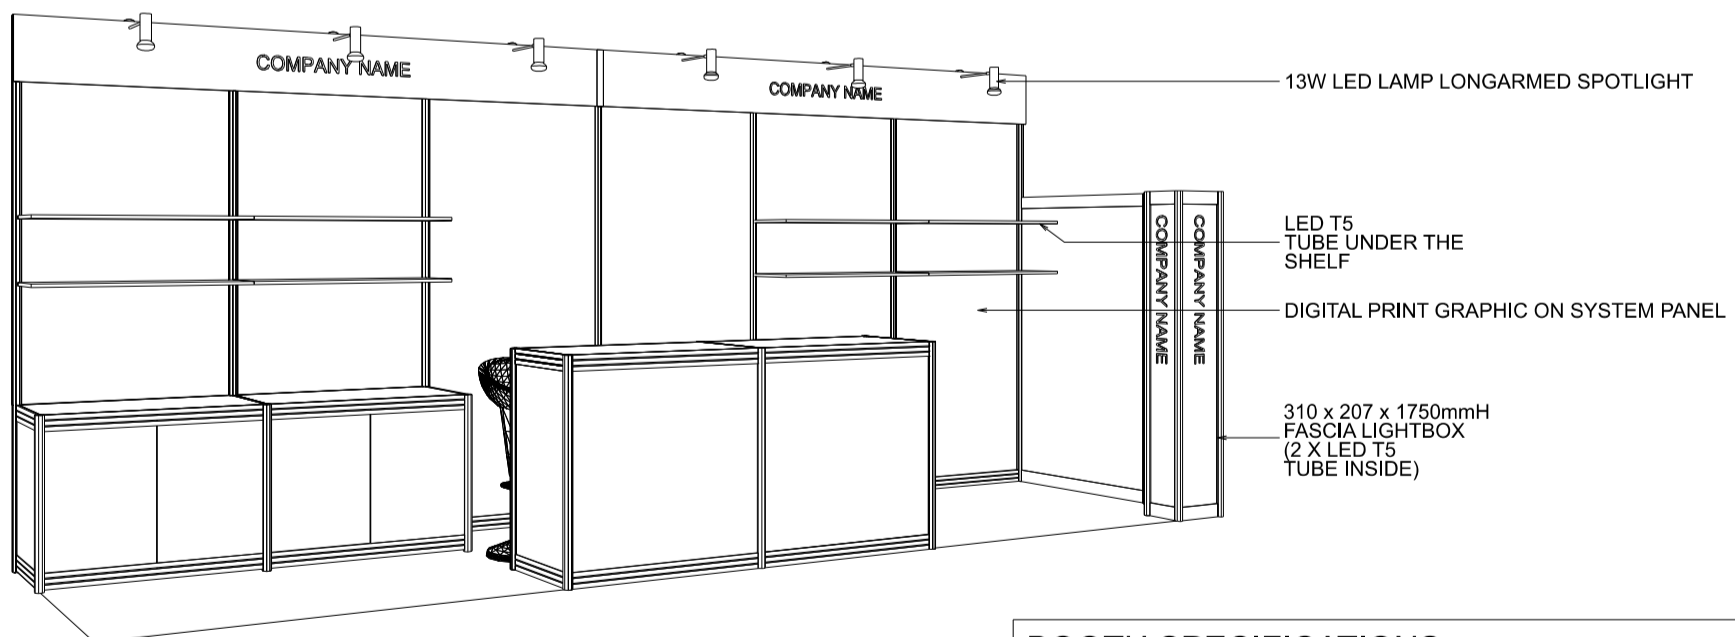

Hong Kong International Wine and Spirits Fair

香港國際美酒展

6M x 1.5M LEFT CORNER WHISKY BOOTH

六米乘一點五米左邊角位攤位

PLAN

ELEVATION

PERSPECTIVE

BOOTH SPECIFICATIONS		QTY.
	1000W x 500D x 1000mmH CABINET	2
	1000W x 500D x 750mmH LOCKABLE CABINET	2
	1000W x 300D WOODEN DISPLAY SHELF	8
	13W LED LAMP LONGARMED SPOTLIGHT (YELLOW LIGHT)	6
	LED T5 TUBE	4
	BAR STOOL	4
	500W SOCKET	2
RUBBISH BIN & CARPET (9 sqm.)		