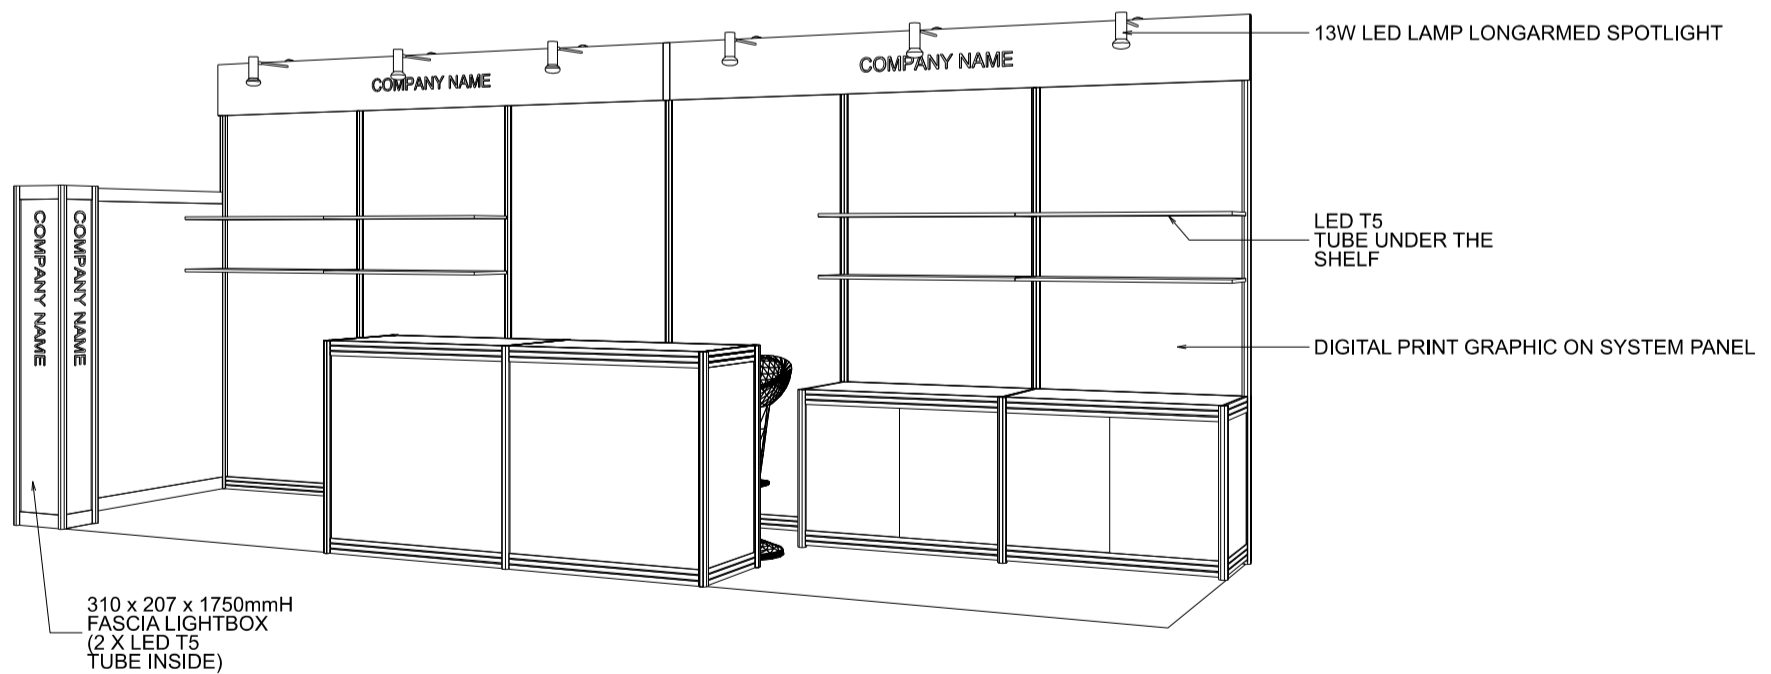

Hong Kong International Wine and Spirits Fair

香港國際美酒展

6M x 1.5M RIGHT CORNER WHISKY BOOTH

六米乘一點五米右邊角位攤位

BOOTH SPECIFICATIONS		QTY.
	1000W x 500D x 1000mmH CABINET	2
	1000W x 500D x 750mmH LOCKABLE CABINET	2
	1000W x 300D WOODEN DISPLAY SHELF	8
	13W LED LAMP LONGARMED SPOTLIGHT (YELLOW LIGHT)	6
	LED T5 TUBE	4
	BAR STOOL	4
	500W SOCKET	2
	RUBBISH BIN & CARPET (9 sqm.)	