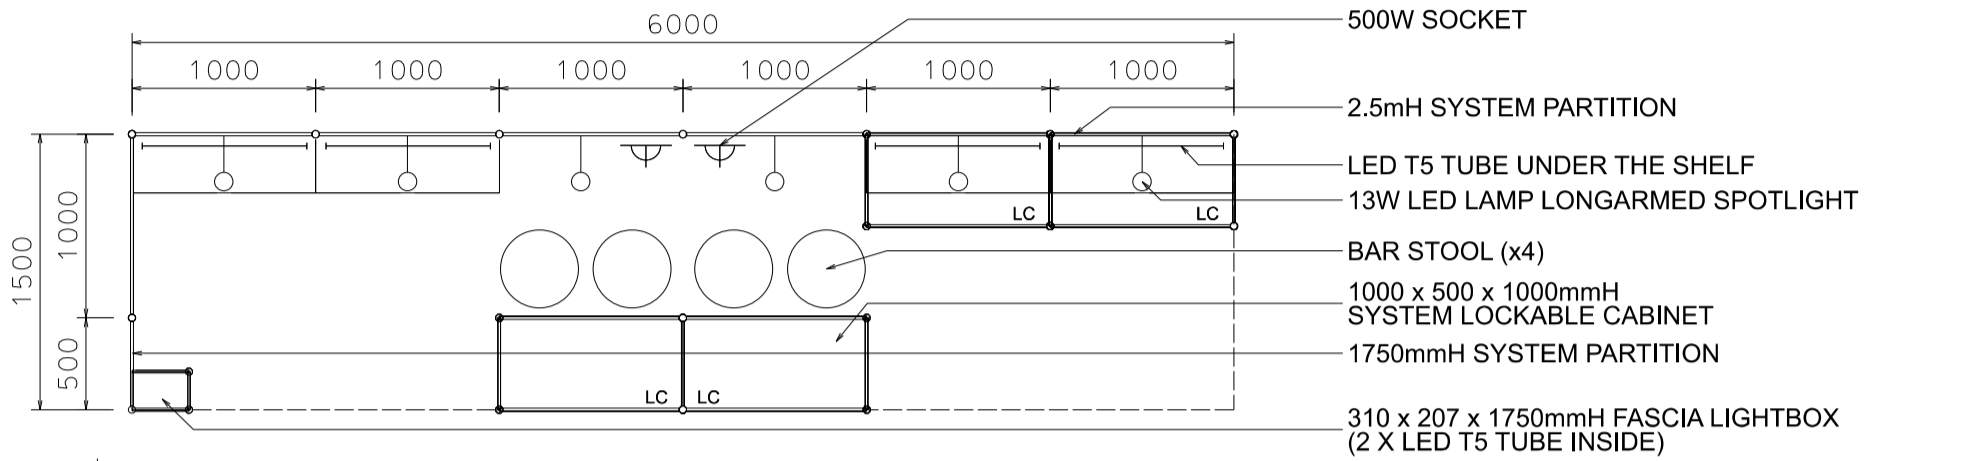

Hong Kong International Wine and Spirits Fair

香港國際美酒展

6M x 1.5M RIGHT CORNER WHISKY BOOTH

六米乘一點五米右邊角位攤位

BOOTH SPECIFICATIONS		QTY.
	1000W x 500D x 1000mmH CABINET	2
	1000W x 500D x 750mmH LOCKABLE CABINET	2
	1000W x 300D WOODEN DISPLAY SHELF	8
	13W LED LAMP LONGARMED SPOTLIGHT (YELLOW LIGHT)	6
	LED T5 TUBE	4
	BAR STOOL	4
	500W SOCKET	2
	RUBBISH BIN & CARPET (9 sqm.)	