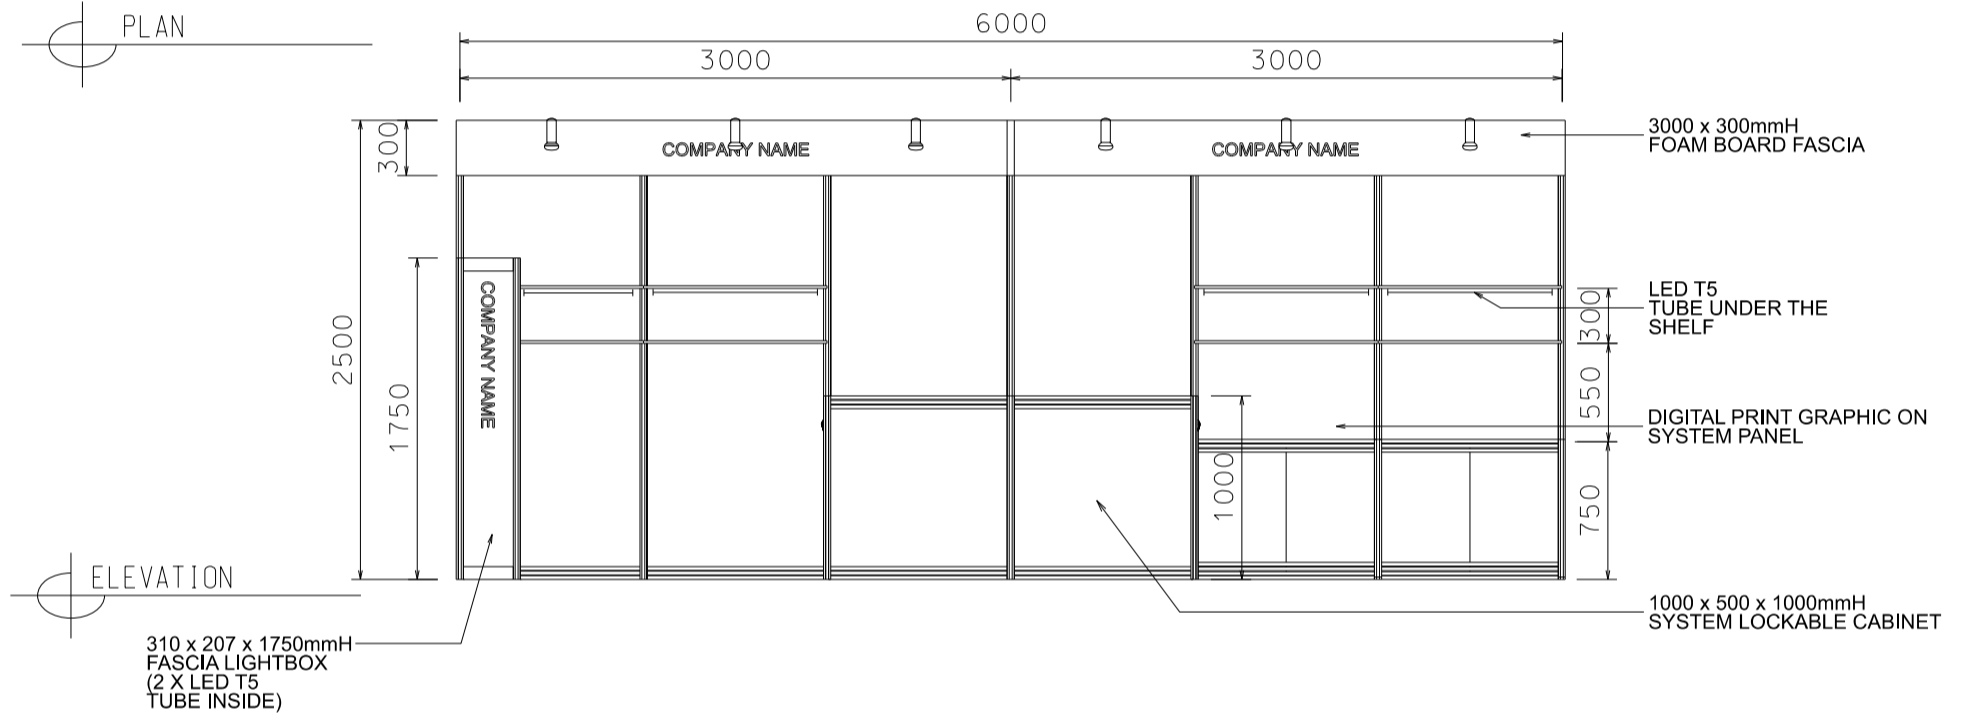

Hong Kong International Wine and Spirits Fair

香港國際美酒展

6M x 1.5M RIGHT CORNER WHISKY BOOTH

六米乘一點五米右邊角位攤位

BOOTH SPECIFICATIONS		QTY.
	1000W x 500D x 1000mmH CABINET	2
	1000W x 500D x 750mmH LOCKABLE CABINET	2
	1000W x 300D WOODEN DISPLAY SHELF	8
	13W LED LAMP LONGARMED SPOTLIGHT (YELLOW LIGHT)	6
	LED T5 TUBE	4
	BAR STOOL	4
	500W SOCKET	2
	RUBBISH BIN & CARPET (9 sqm.)	