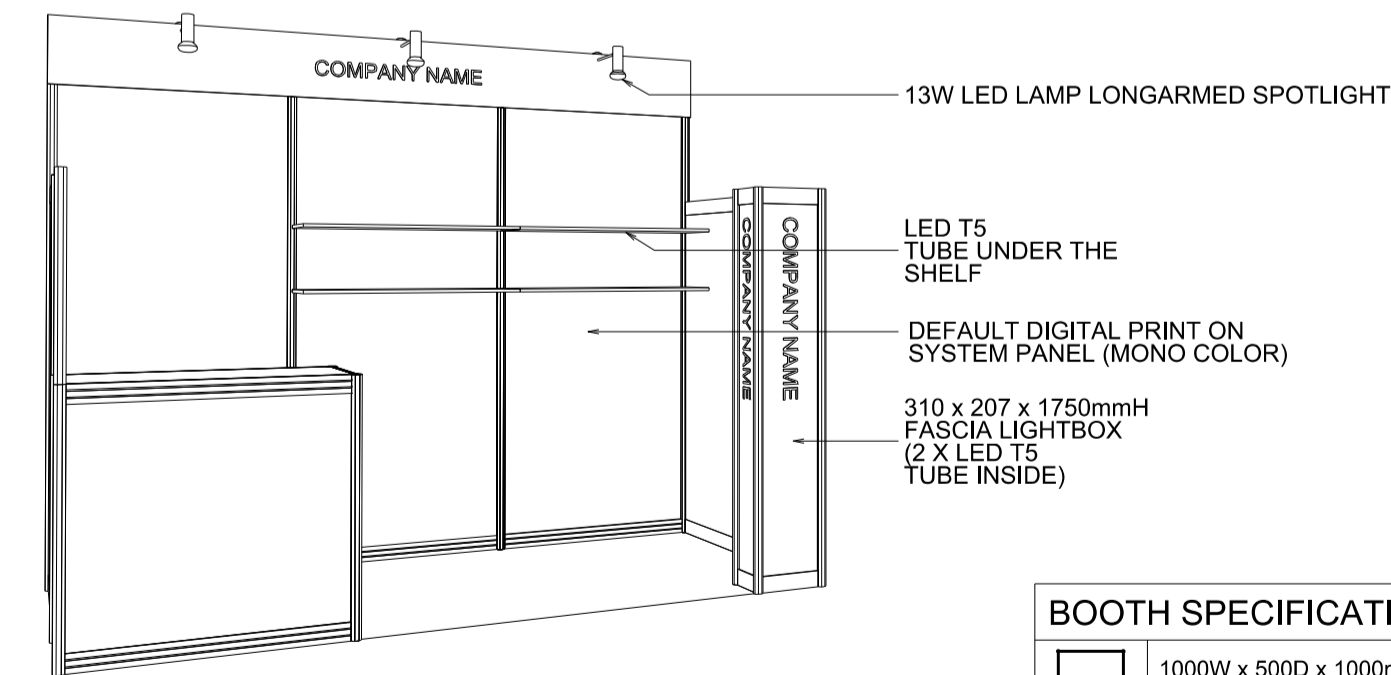

Hong Kong International Wine and Spirits Fair

香港國際美酒展

3M x 1.5M FRIENDS OF WINE BOOTH

三米乘一點五米標準攤位

PLAN

ELEVATION

PERSPECTIVE

BOOTH SPECIFICATIONS		QTY.
	1000W x 500D x 1000mmH CABINET	1
	1000W x 300D WOODEN DISPLAY SHELF	4
	13W LED LAMP LONGARMED SPOTLIGHT (YELLOW LIGHT)	3
	LED T5 TUBE	2
	BAR STOOL	2
	500W SOCKET	1
	RUBBISH BIN & CARPET (4.5 sqm.)	