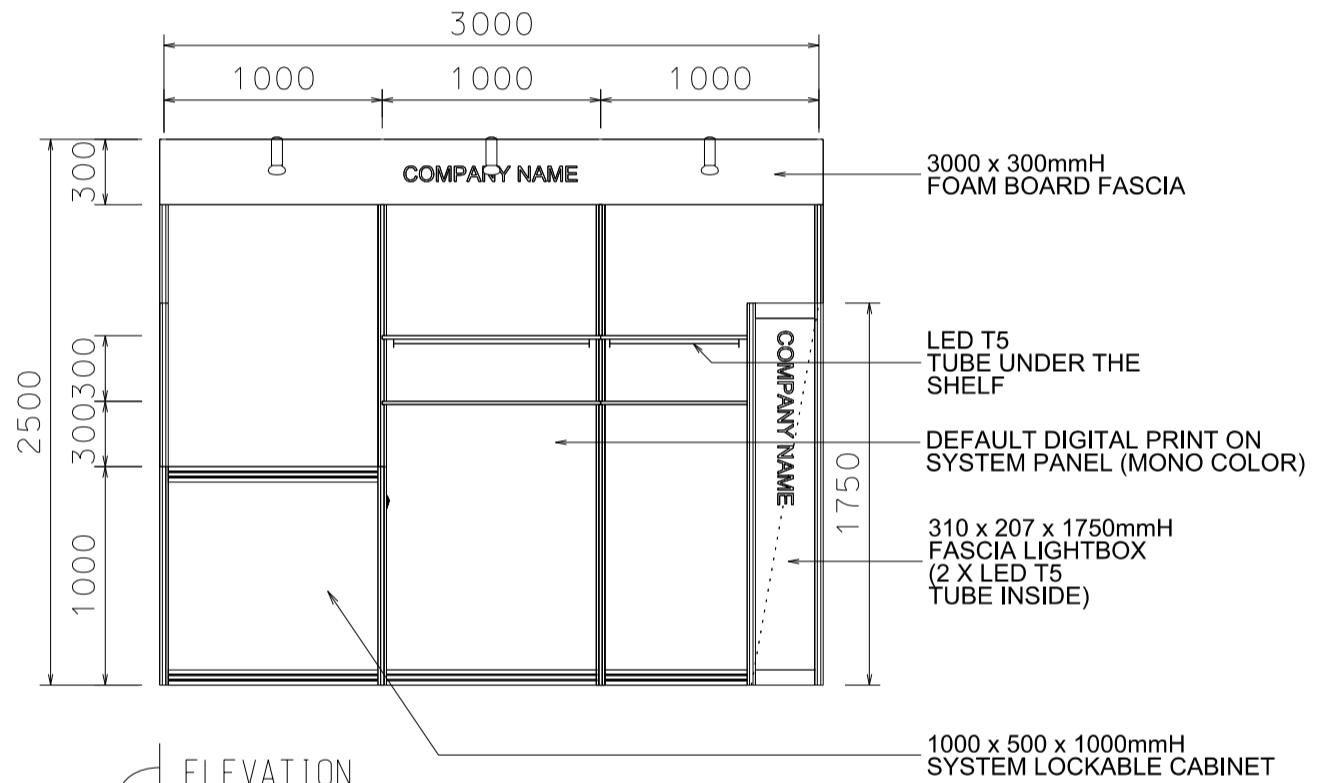

Hong Kong International Wine and Spirits Fair

香港國際美酒展

3M x 1.5M FRIENDS OF WINE BOOTH

三米乘一點五米標準攤位

PLAN

ELEVATION

PERSPECTIVE

BOOTH SPECIFICATIONS		QTY.
	1000W x 500D x 1000mmH CABINET	1
	1000W x 300D WOODEN DISPLAY SHELF	4
	13W LED LAMP LONGARMED SPOTLIGHT (YELLOW LIGHT)	3
	LED T5 TUBE	2
	BAR STOOL	2
	500W SOCKET	1
	RUBBISH BIN & CARPET (4.5 sqm.)	