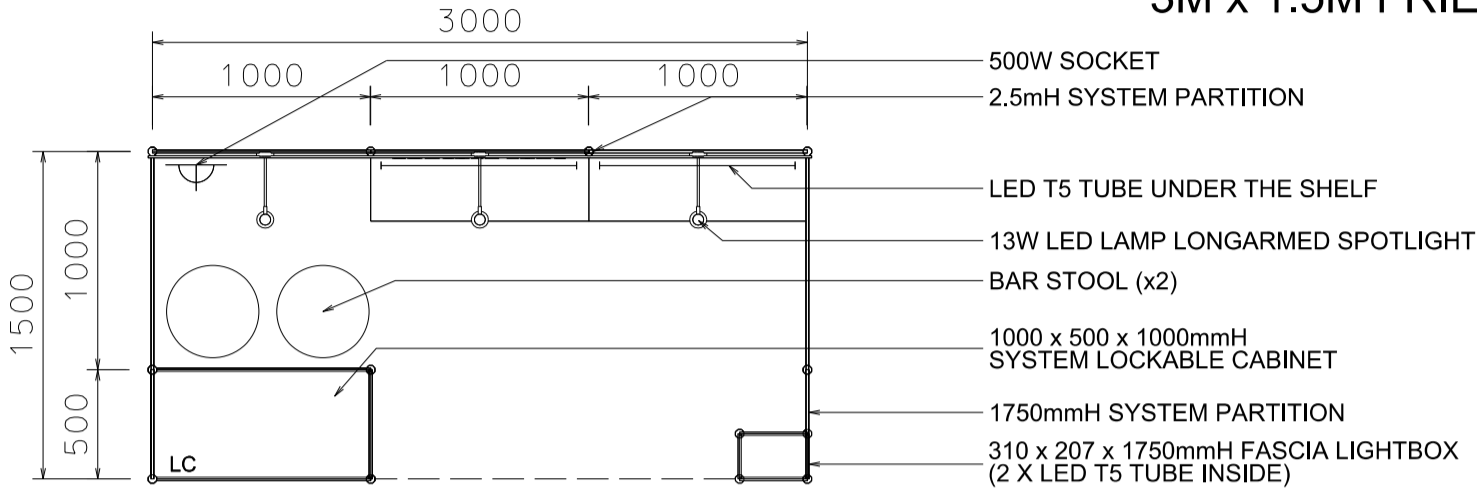

Hong Kong International Wine and Spirits Fair

香港國際美酒展

3M x 1.5M FRIENDS OF WINE BOOTH

三米乘一點五米標準攤位

PLAN

ELEVATION

PERSPECTIVE

BOOTH SPECIFICATIONS		QTY.
	1000W x 500D x 1000mmH CABINET	1
	1000W x 300D WOODEN DISPLAY SHELF	4
	13W LED LAMP LONGARMED SPOTLIGHT (YELLOW LIGHT)	3
	LED T5 TUBE	2
	BAR STOOL	2
	500W SOCKET	1
	RUBBISH BIN & CARPET (4.5 sqm.)	