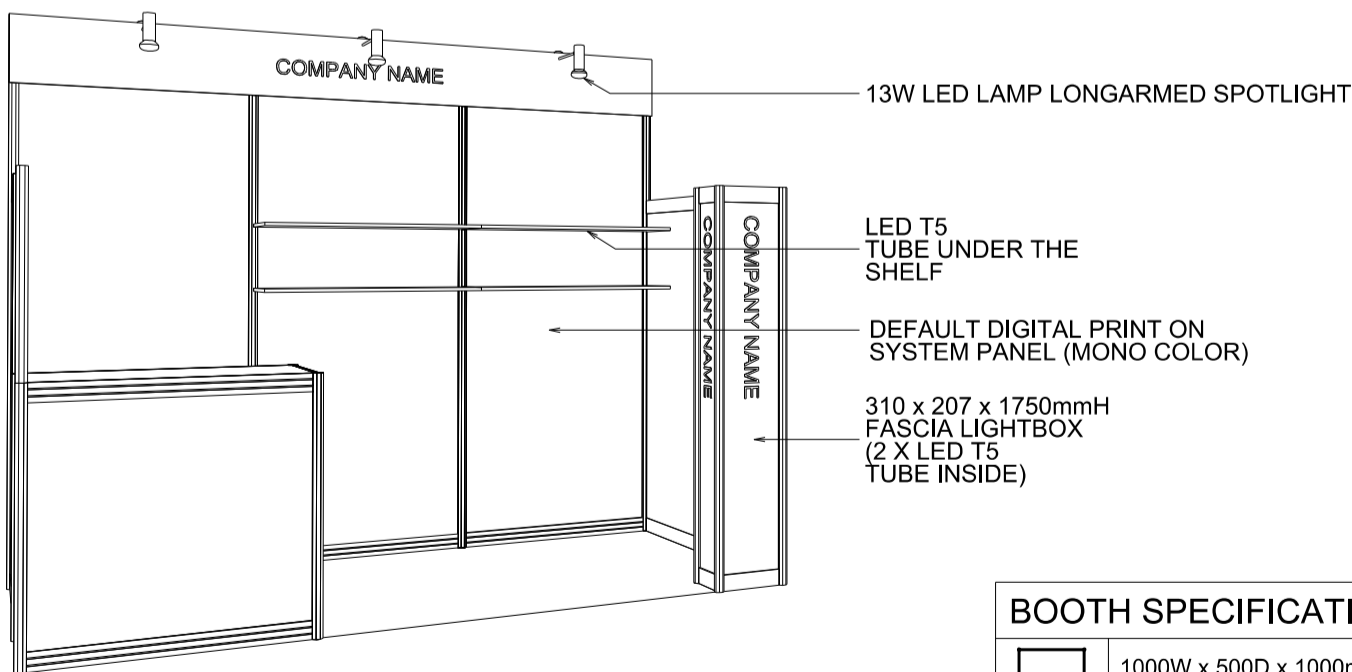

Hong Kong International Wine and Spirits Fair

香港國際美酒展

3M x 1.5M WHISKY BOOTH

三米乘一點五米標準攤位

BOOTH SPECIFICATIONS		QTY.
	1000W x 500D x 1000mmH CABINET	1
	1000W x 300D WOODEN DISPLAY SHELF	4
	13W LED LAMP LONGARMED SPOTLIGHT (YELLOW LIGHT)	3
	LED T5 TUBE	2
	BAR STOOL	2
	500W SOCKET	1
	RUBBISH BIN & CARPET (4.5 sqm.)	