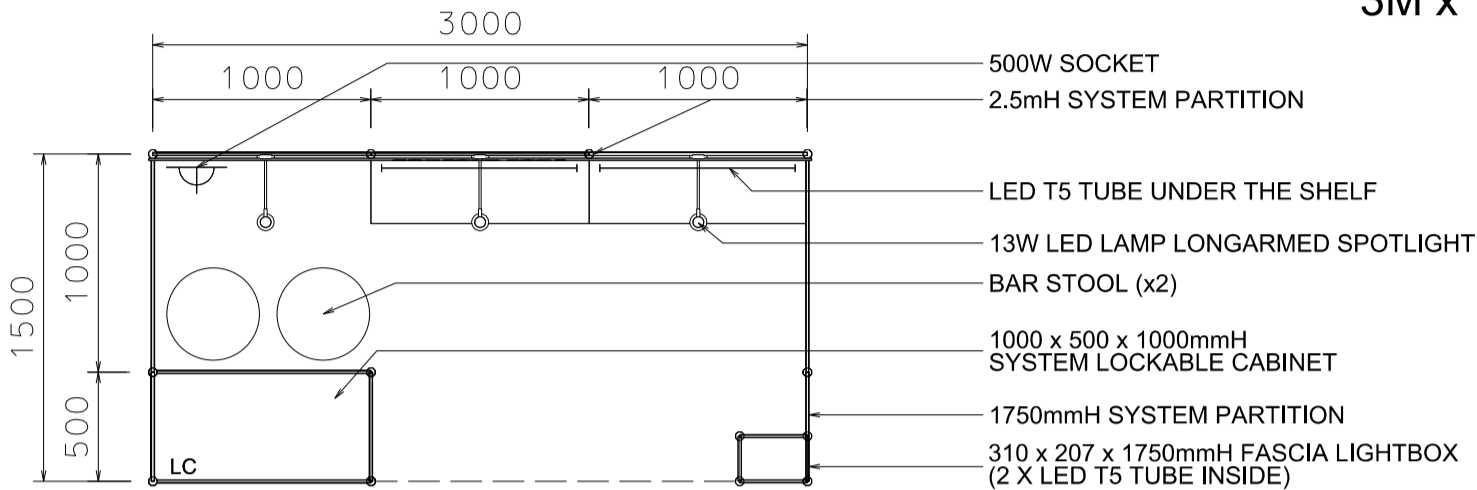

Hong Kong International Wine and Spirits Fair

香港國際美酒展

3M x 1.5M WHISKY BOOTH

三米乘一點五米標準攤位

BOOTH SPECIFICATIONS		QTY.
	1000W x 500D x 1000mmH CABINET	1
	1000W x 300D WOODEN DISPLAY SHELF	4
	13W LED LAMP LONGARMED SPOTLIGHT (YELLOW LIGHT)	3
	LED T5 TUBE	2
	BAR STOOL	2
	500W SOCKET	1
	RUBBISH BIN & CARPET (4.5 sqm.)	