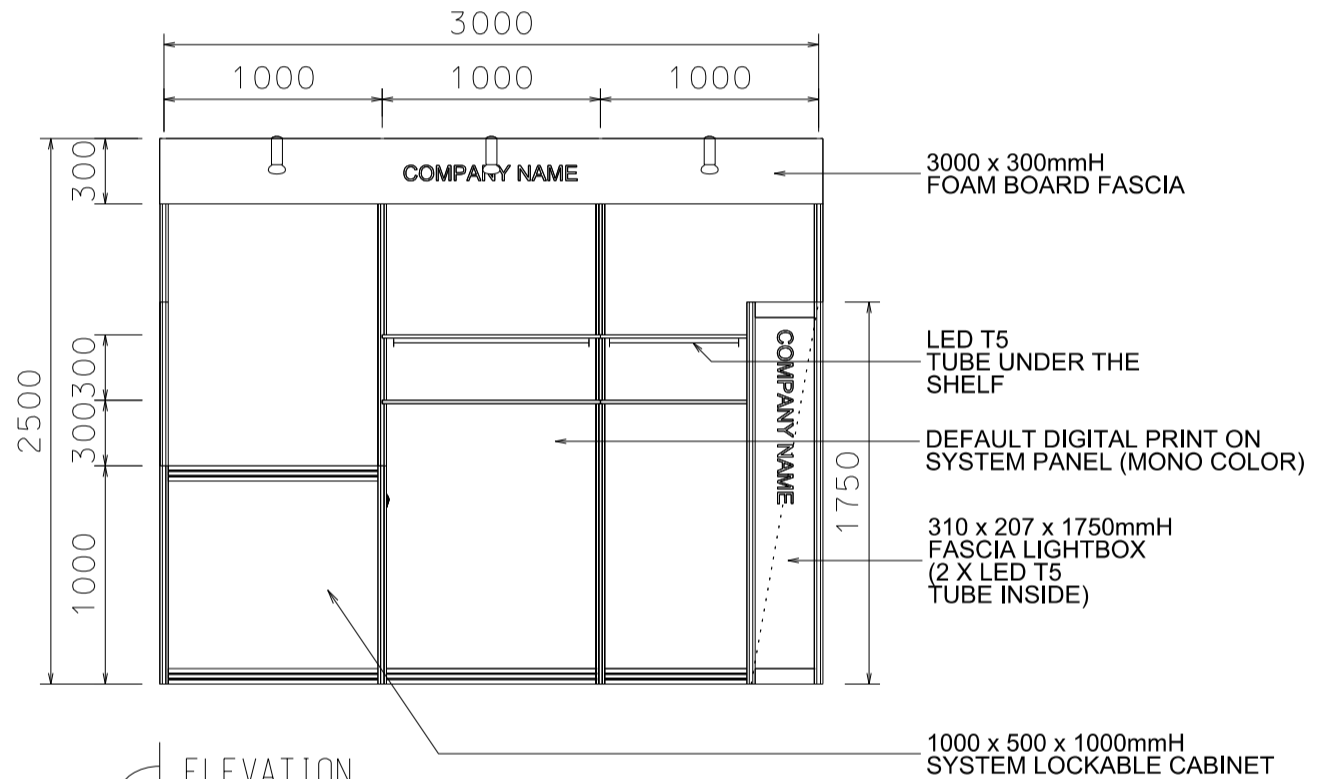

Hong Kong International Wine and Spirits Fair

香港國際美酒展

3M x 1.5M WHISKY BOOTH

三米乘一點五米標準攤位

BOOTH SPECIFICATIONS		QTY.
	1000W x 500D x 1000mmH CABINET	1
	1000W x 300D WOODEN DISPLAY SHELF	4
	13W LED LAMP LONGARMED SPOTLIGHT (YELLOW LIGHT)	3
	LED T5 TUBE	2
	BAR STOOL	2
	500W SOCKET	1
	RUBBISH BIN & CARPET (4.5 sqm.)	